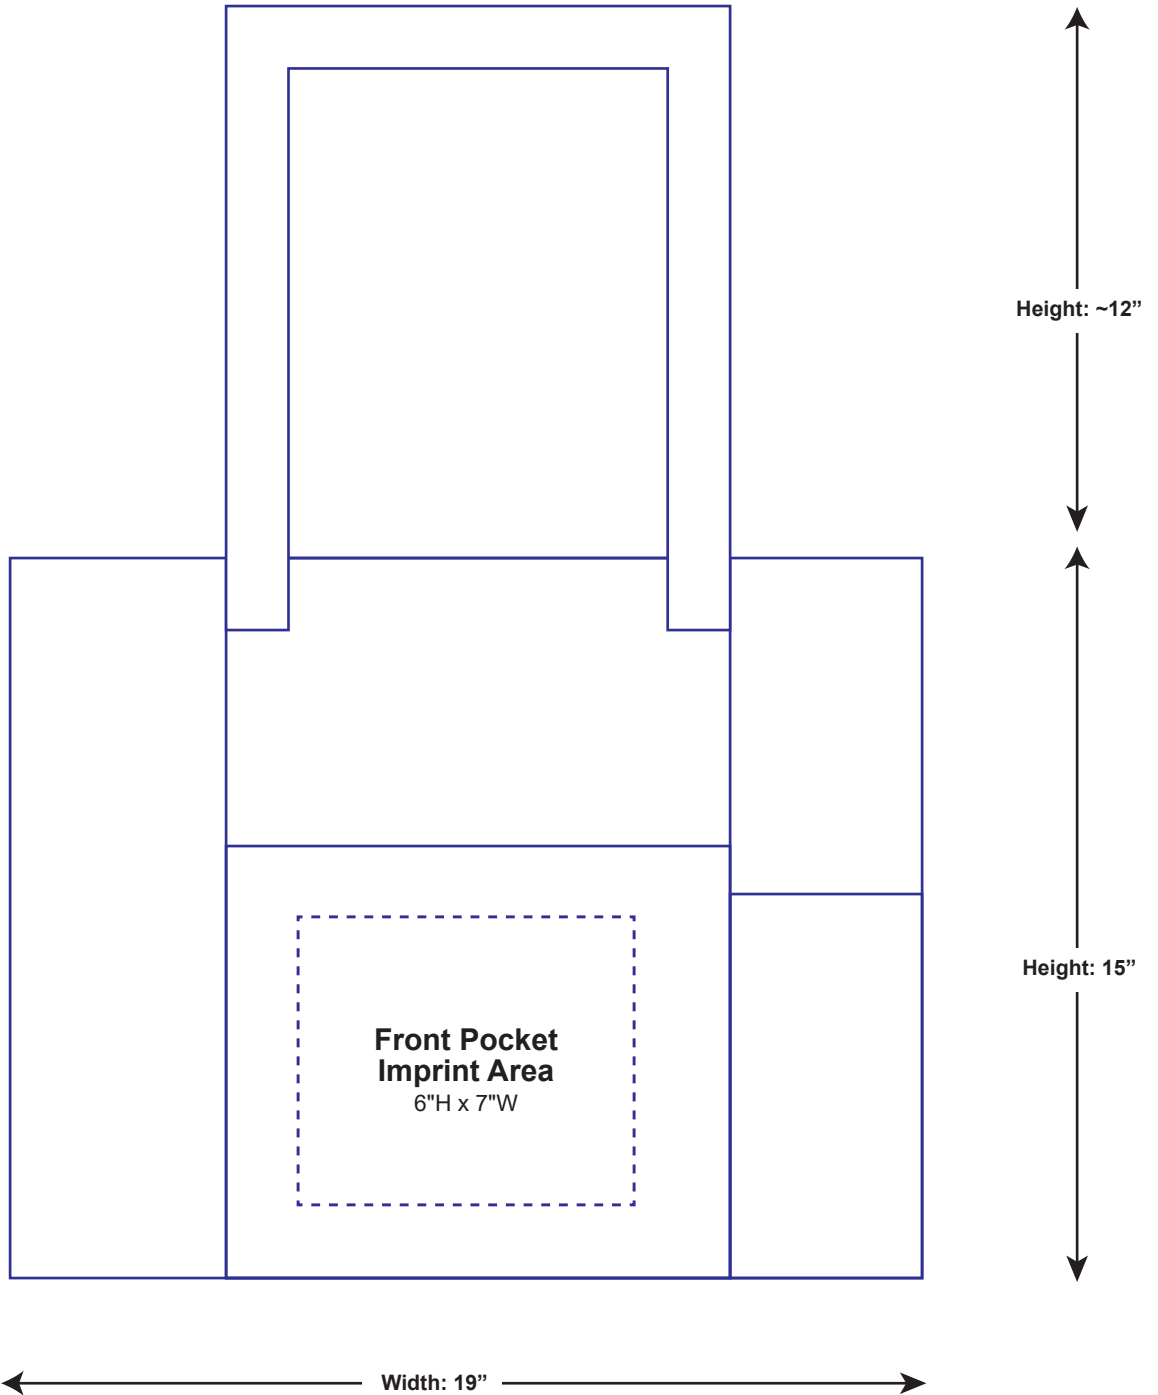

SB-8045
The Mariner Zippered Boat Tote Bag

Item Shown At 25% Scale

SB-8045
The Mariner Zippered Boat Tote Bag

Item Shown At 25% Scale