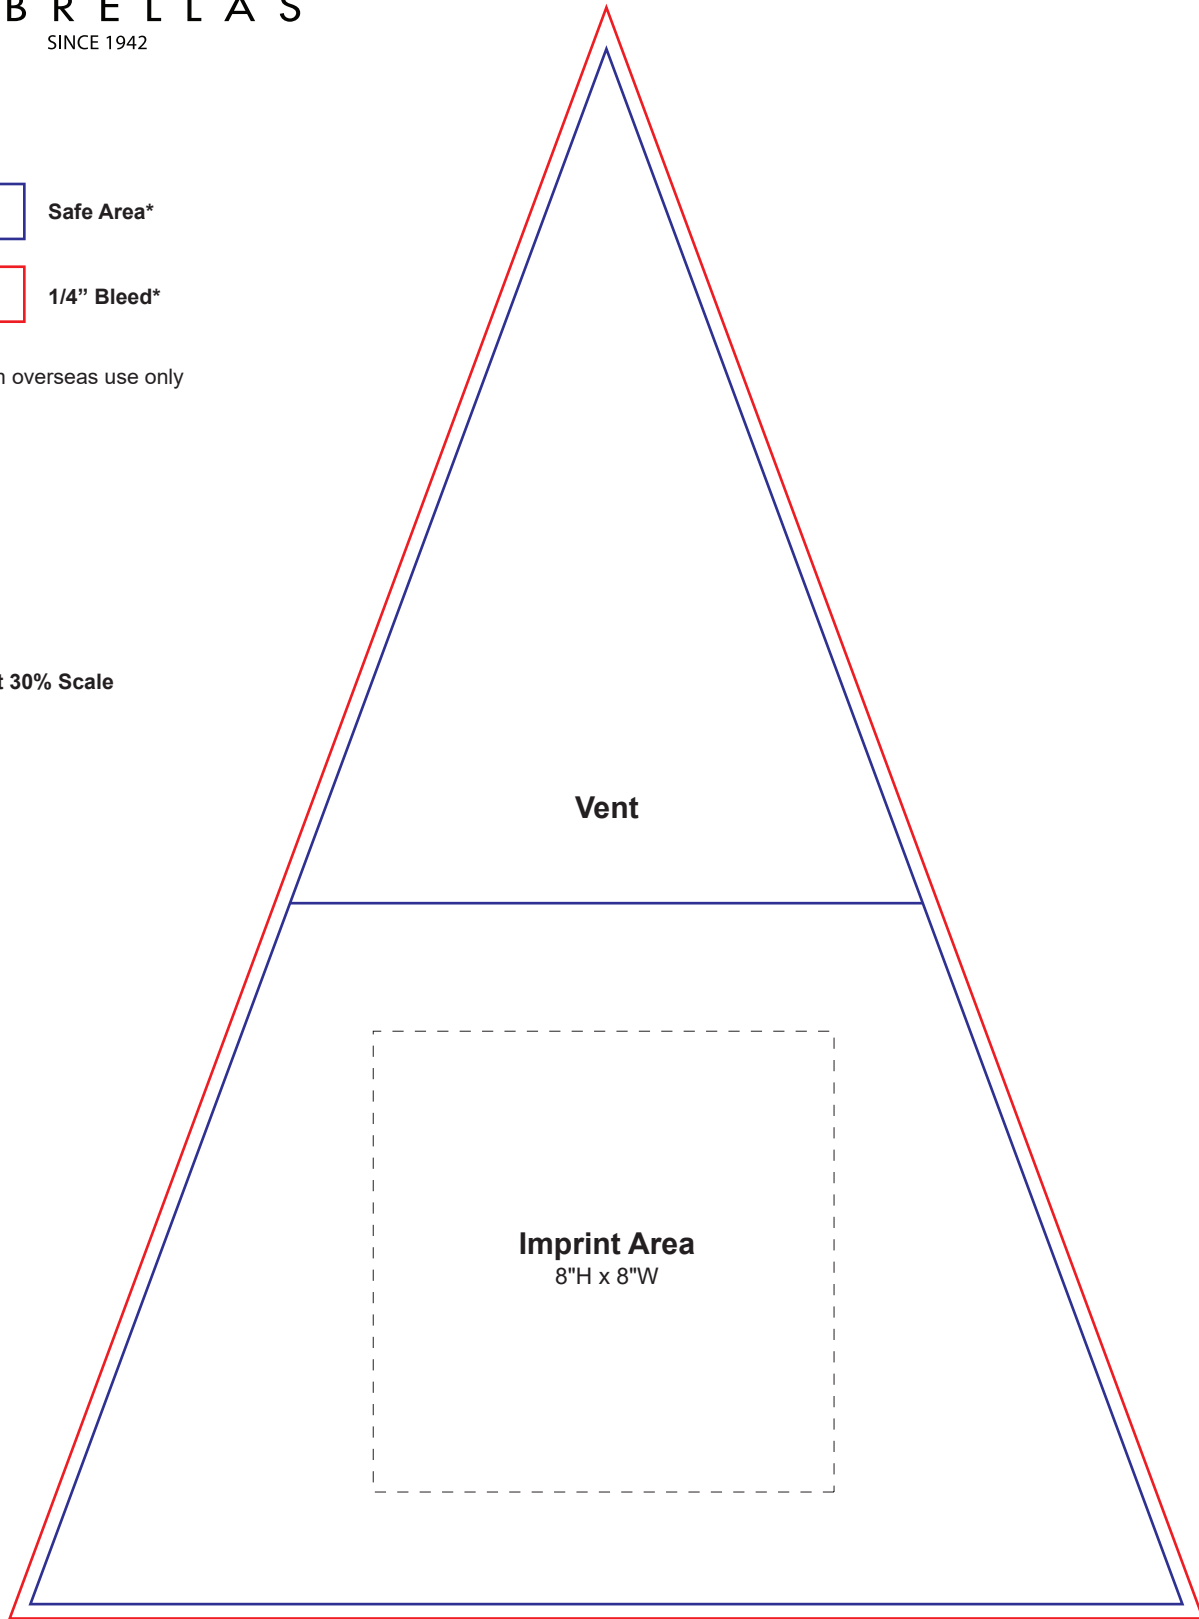

SB-2409

 Safe Area*

 1/4" Bleed*

*For custom overseas use only

Panel Is At 30% Scale

Height: 27"

Width: 20"