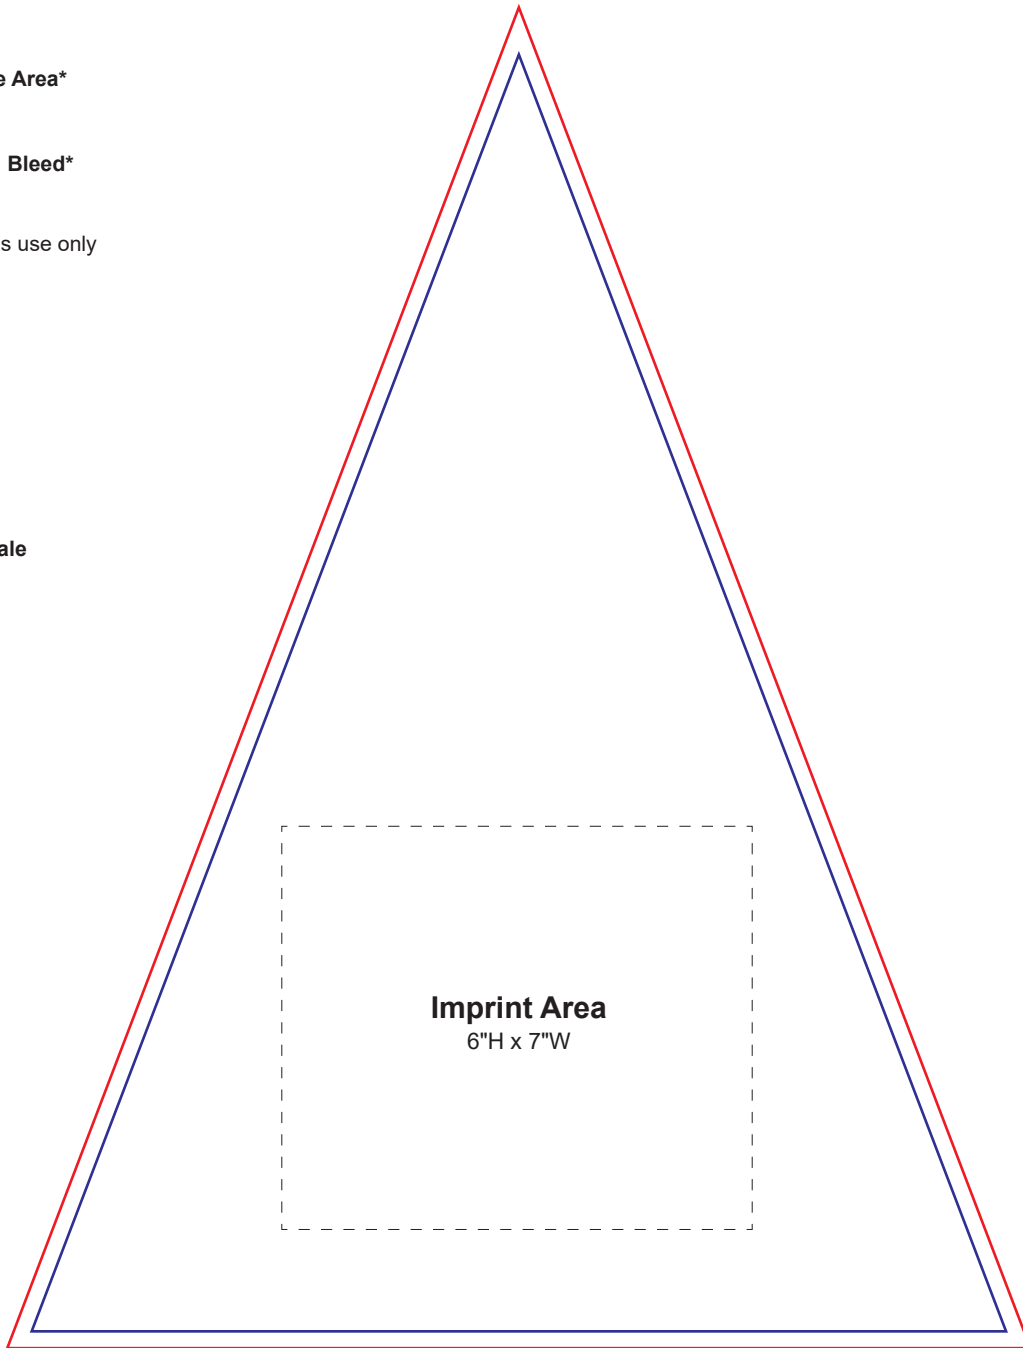

 **Safe Area***

 **1/4" Bleed***

*For custom overseas use only

Panel Is At 35% Scale

↑
Height: 19"

← **Width: 14.5"** →