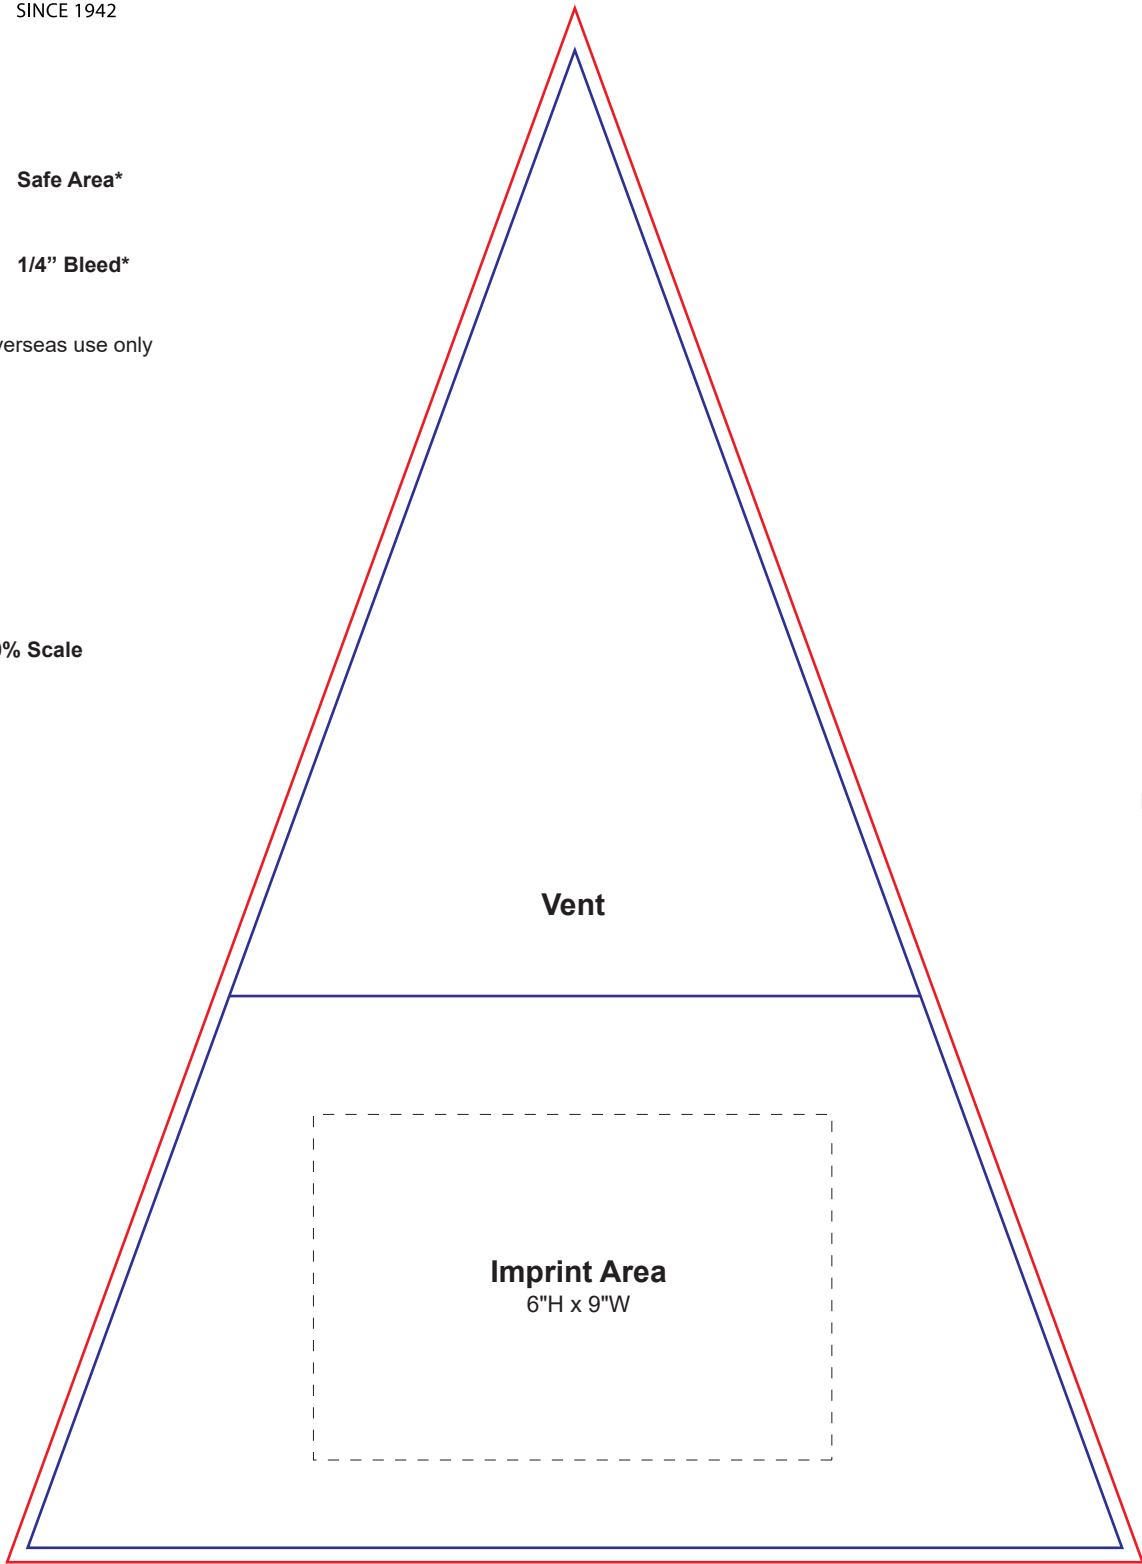

SB-1702

 Safe Area*

 1/4" Bleed*

*For custom overseas use only

Panel Is At 30% Scale

Height: 26"

Width: 19"