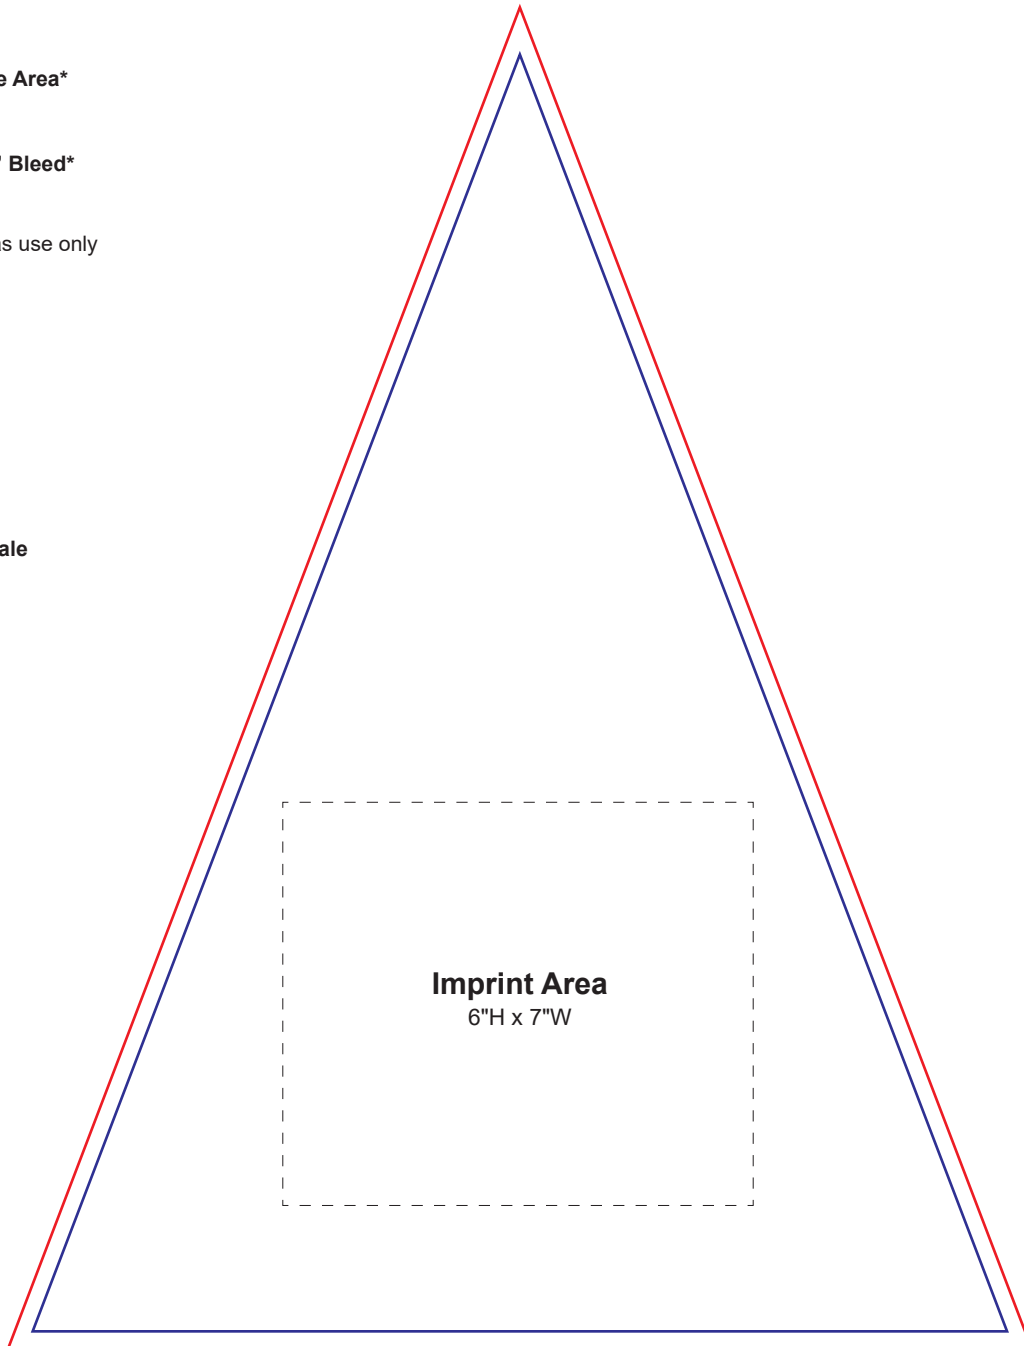

 Safe Area*

 1/4" Bleed*

*For custom overseas use only

Panel Is At 35% Scale

↑
Height: 19"
↓

← Width: 14.5" →