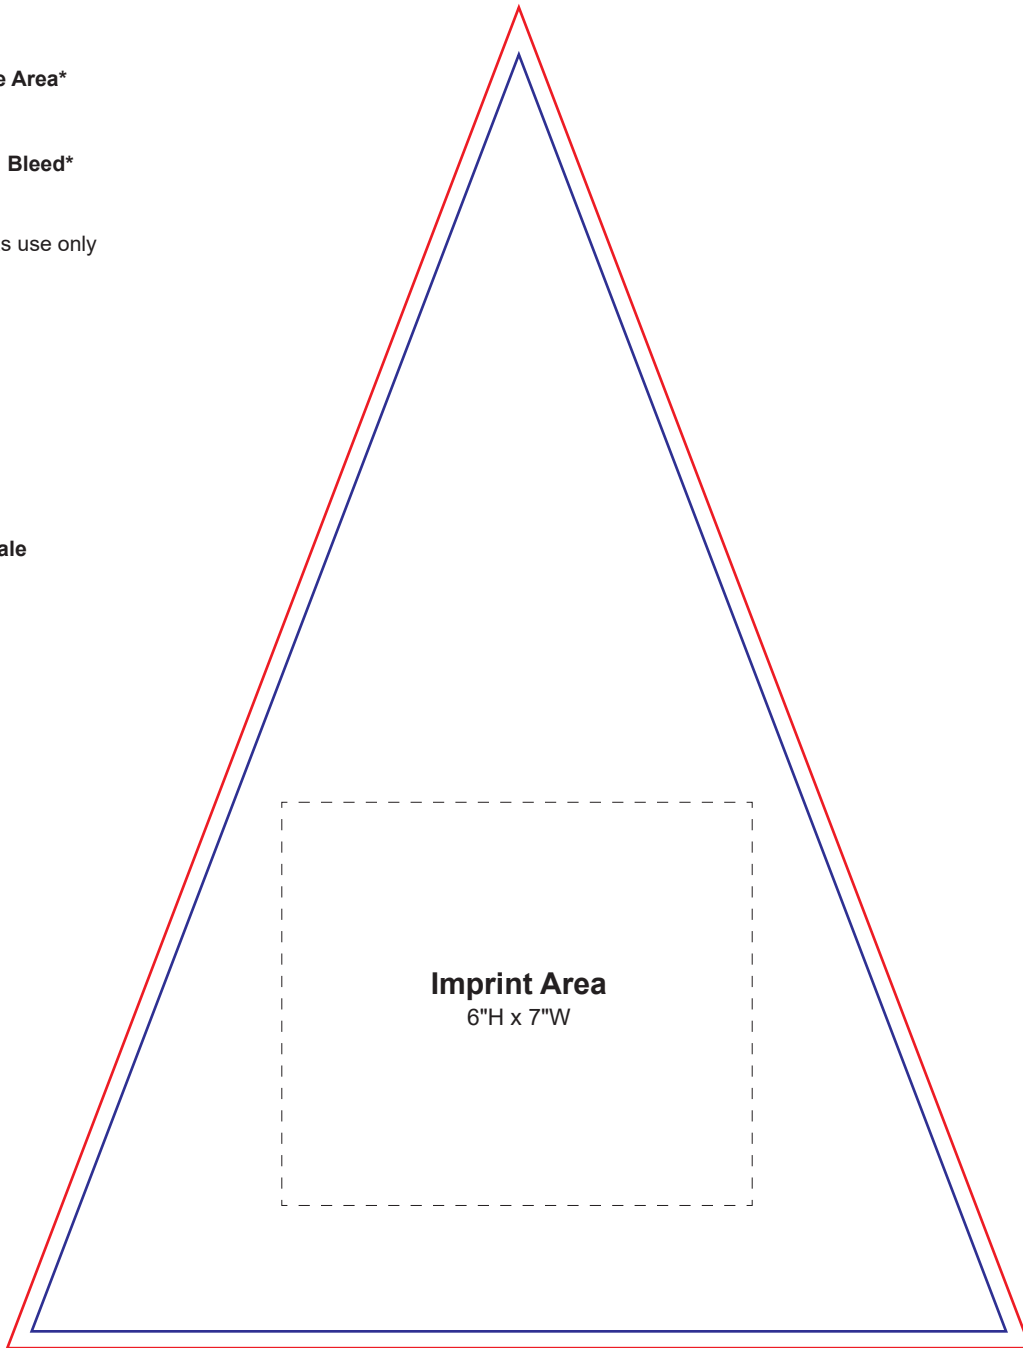

 Safe Area\*

 1/4" Bleed\*

\*For custom overseas use only

Panel Is At 35% Scale

Height: 19"

← Width: 14.5" →