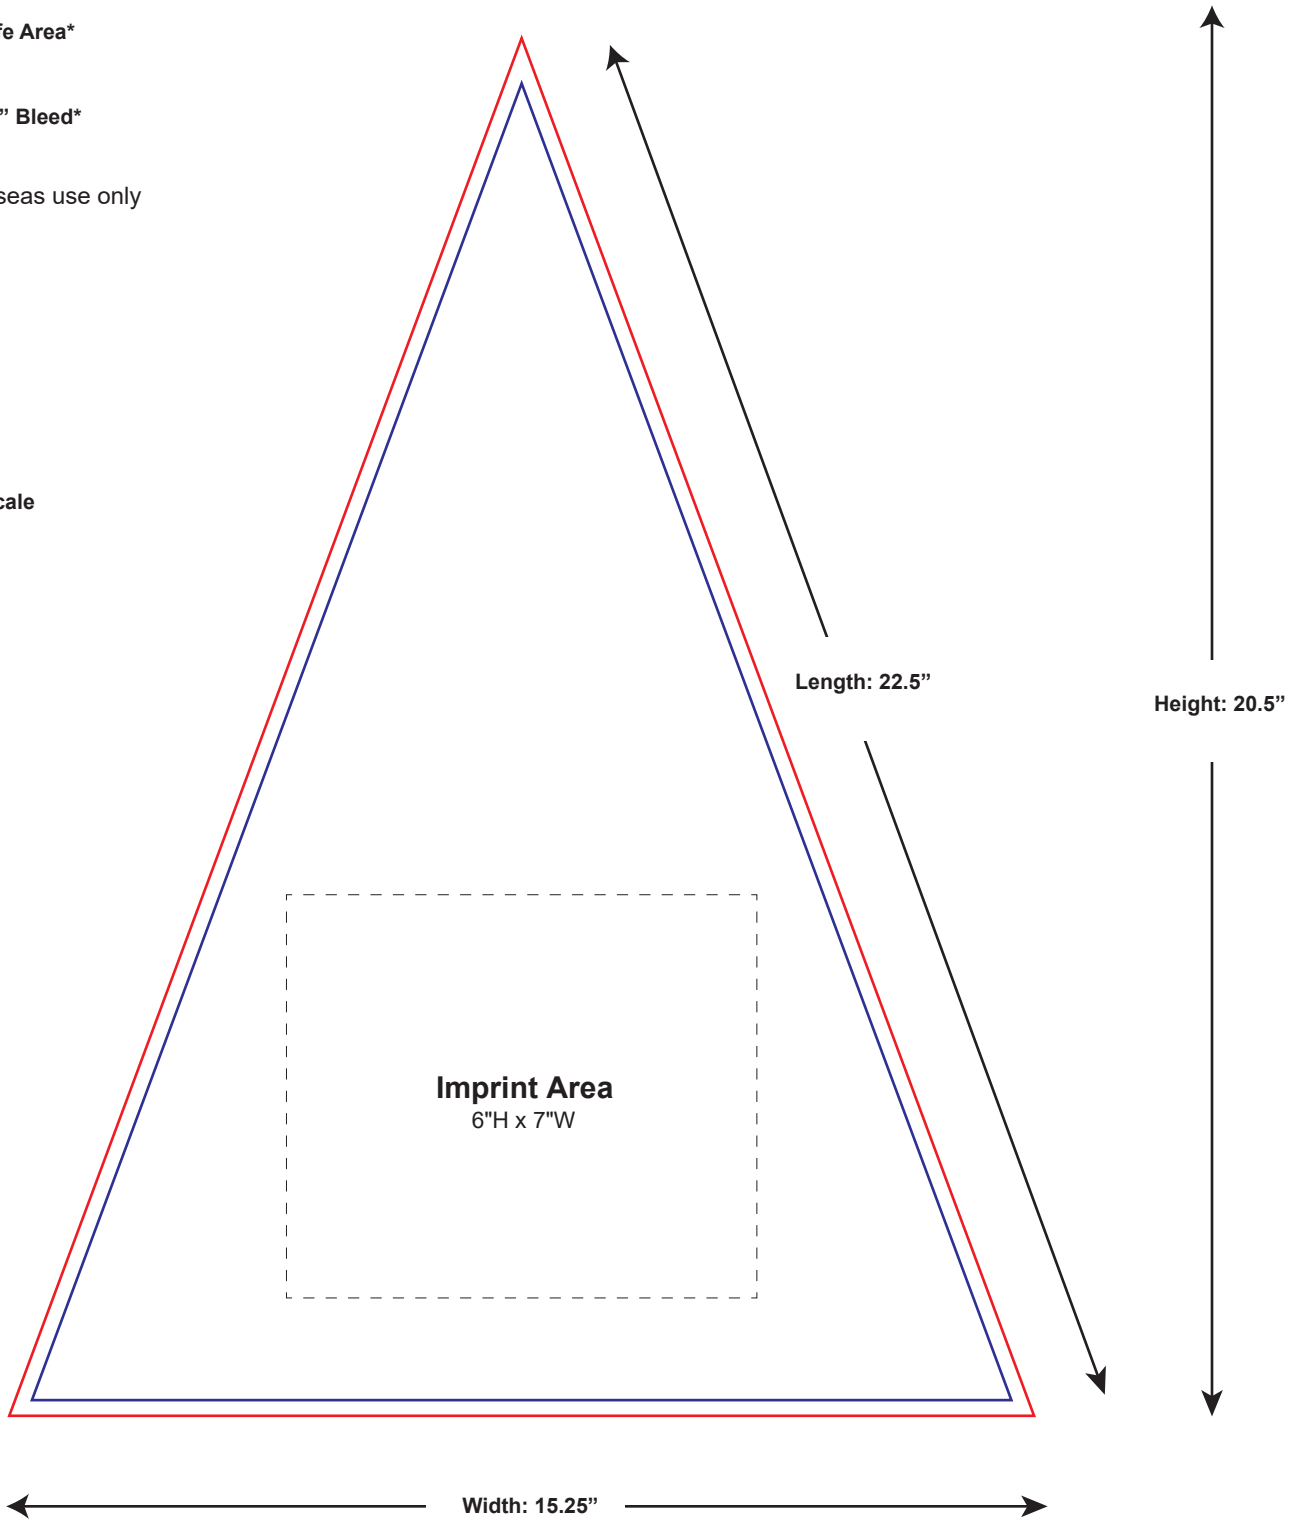

\*For custom overseas use only

Panel Is At 35% Scale

\*For custom overseas use only

Panel Is At 35% Scale