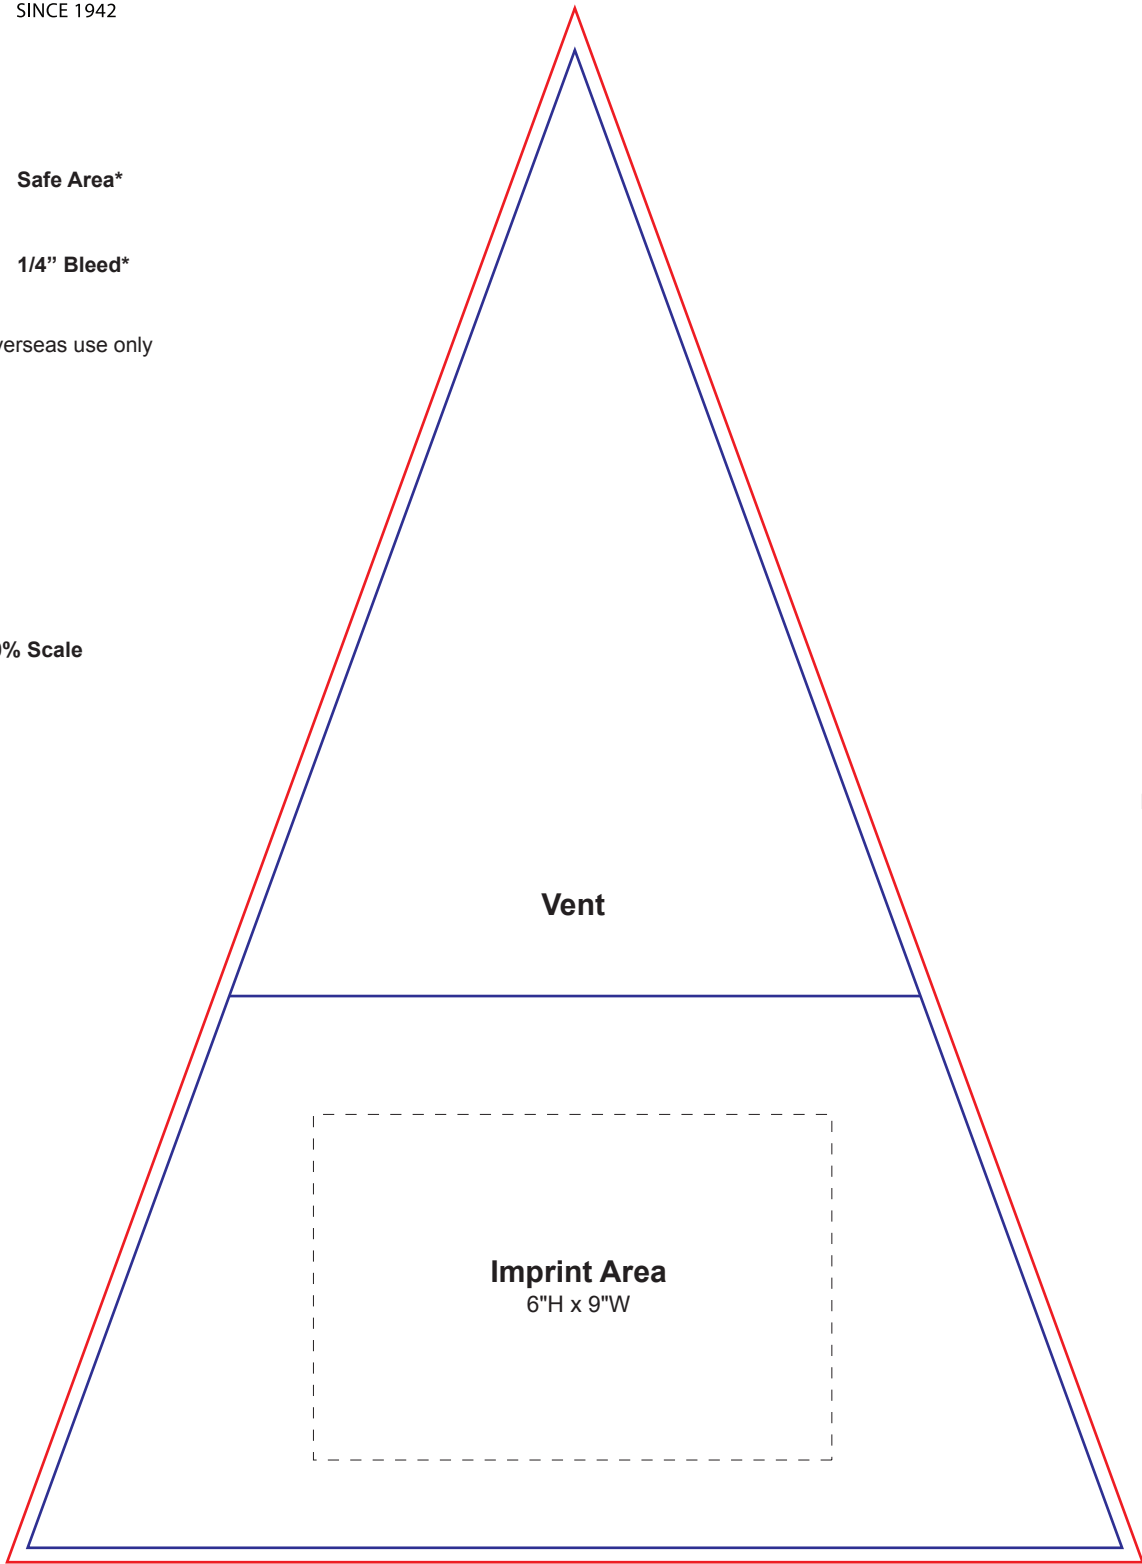

 **Safe Area\***

 **1/4" Bleed\***

\*For custom overseas use only

Panel Is At 30% Scale

↑  
Height: 26"  
↓

← Width: 19" →