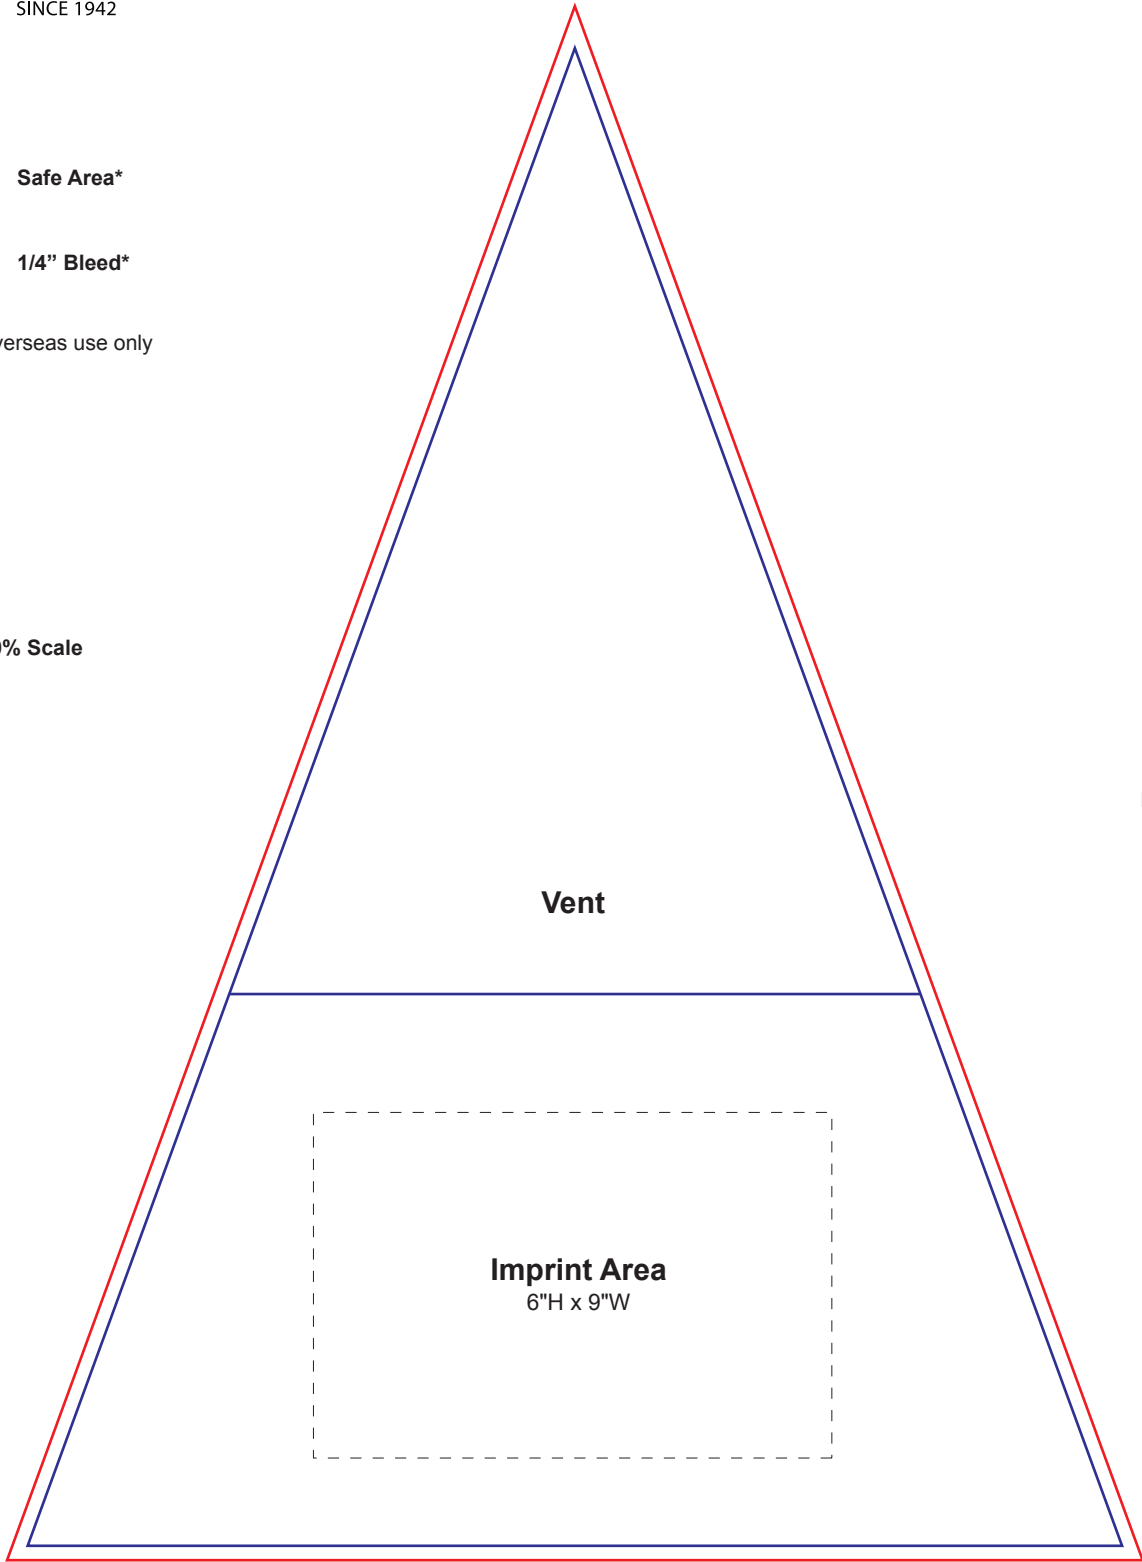

 **Safe Area***

 **1/4" Bleed***

*For custom overseas use only

Panel Is At 30% Scale

↑
Height: 26"
↓

← Width: 19" →