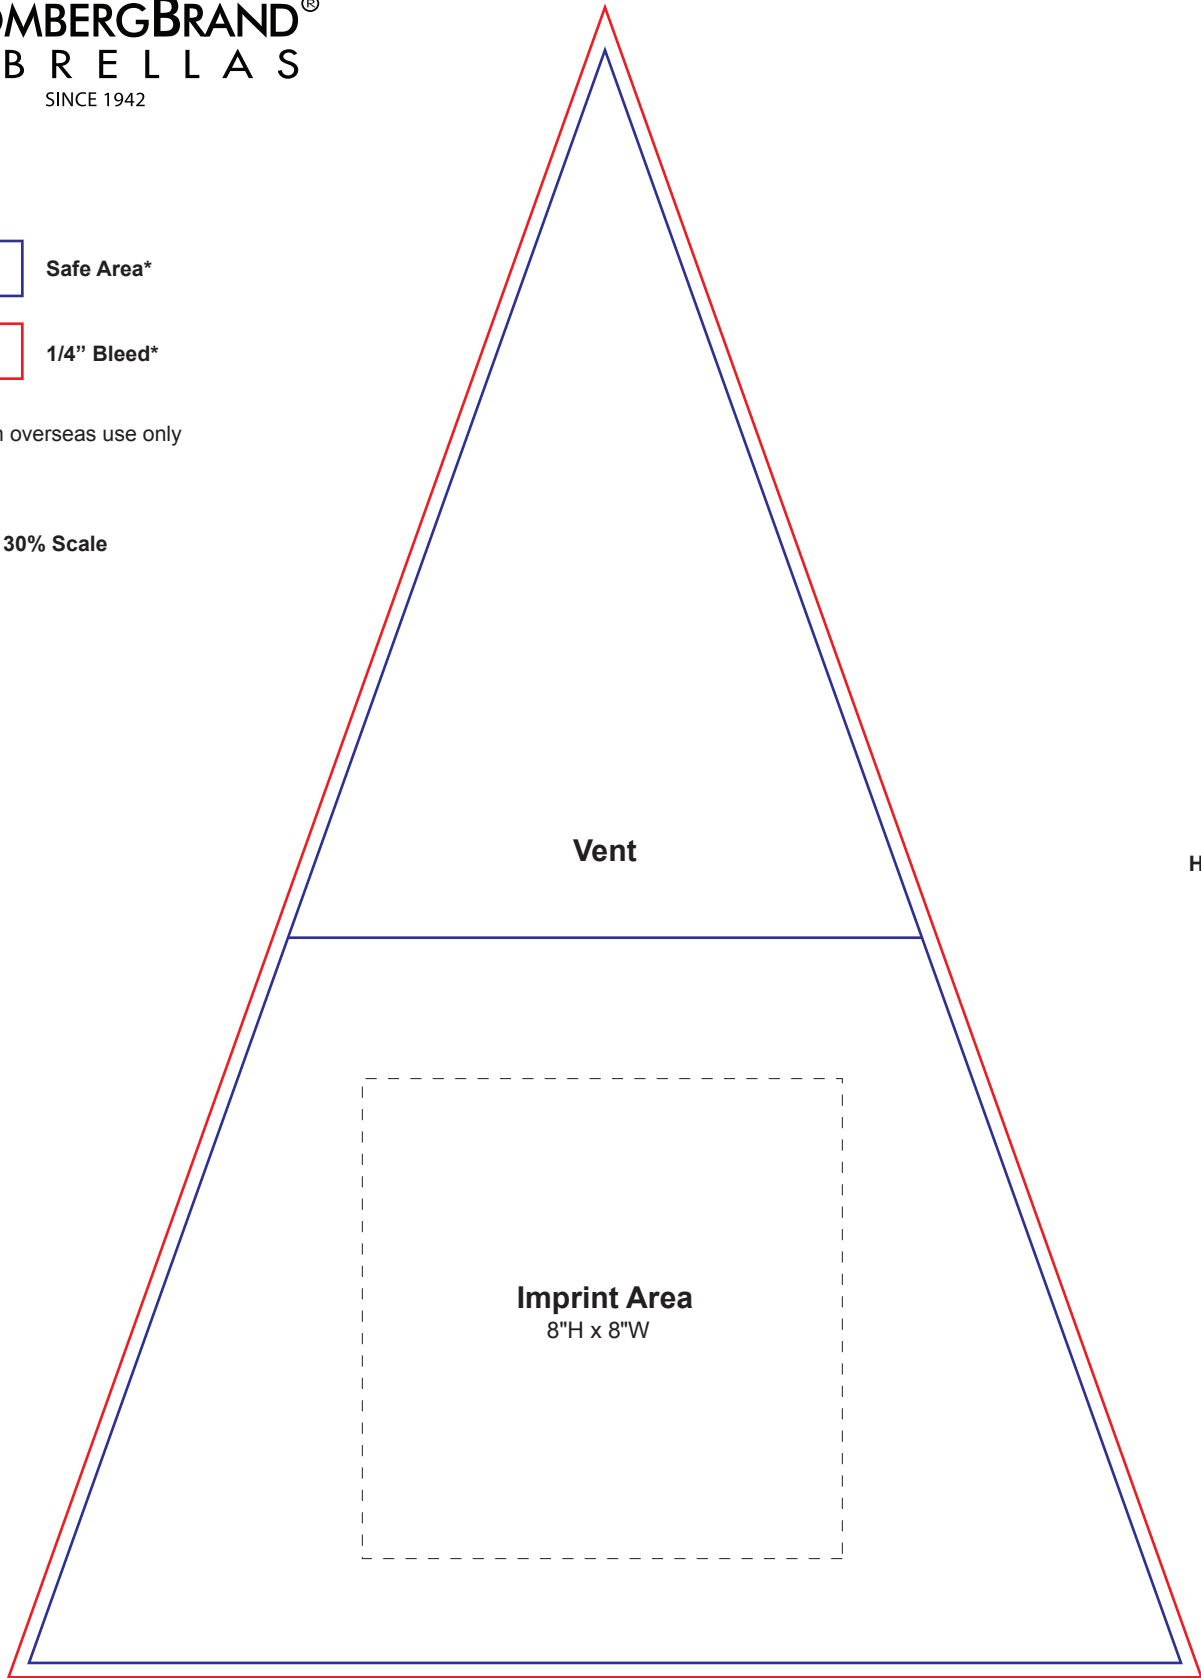

SB-2400

 Safe Area\*

 1/4" Bleed\*

\*For custom overseas use only

Panel Is At 30% Scale

↑  
Height: 27"

← Width: 20" →