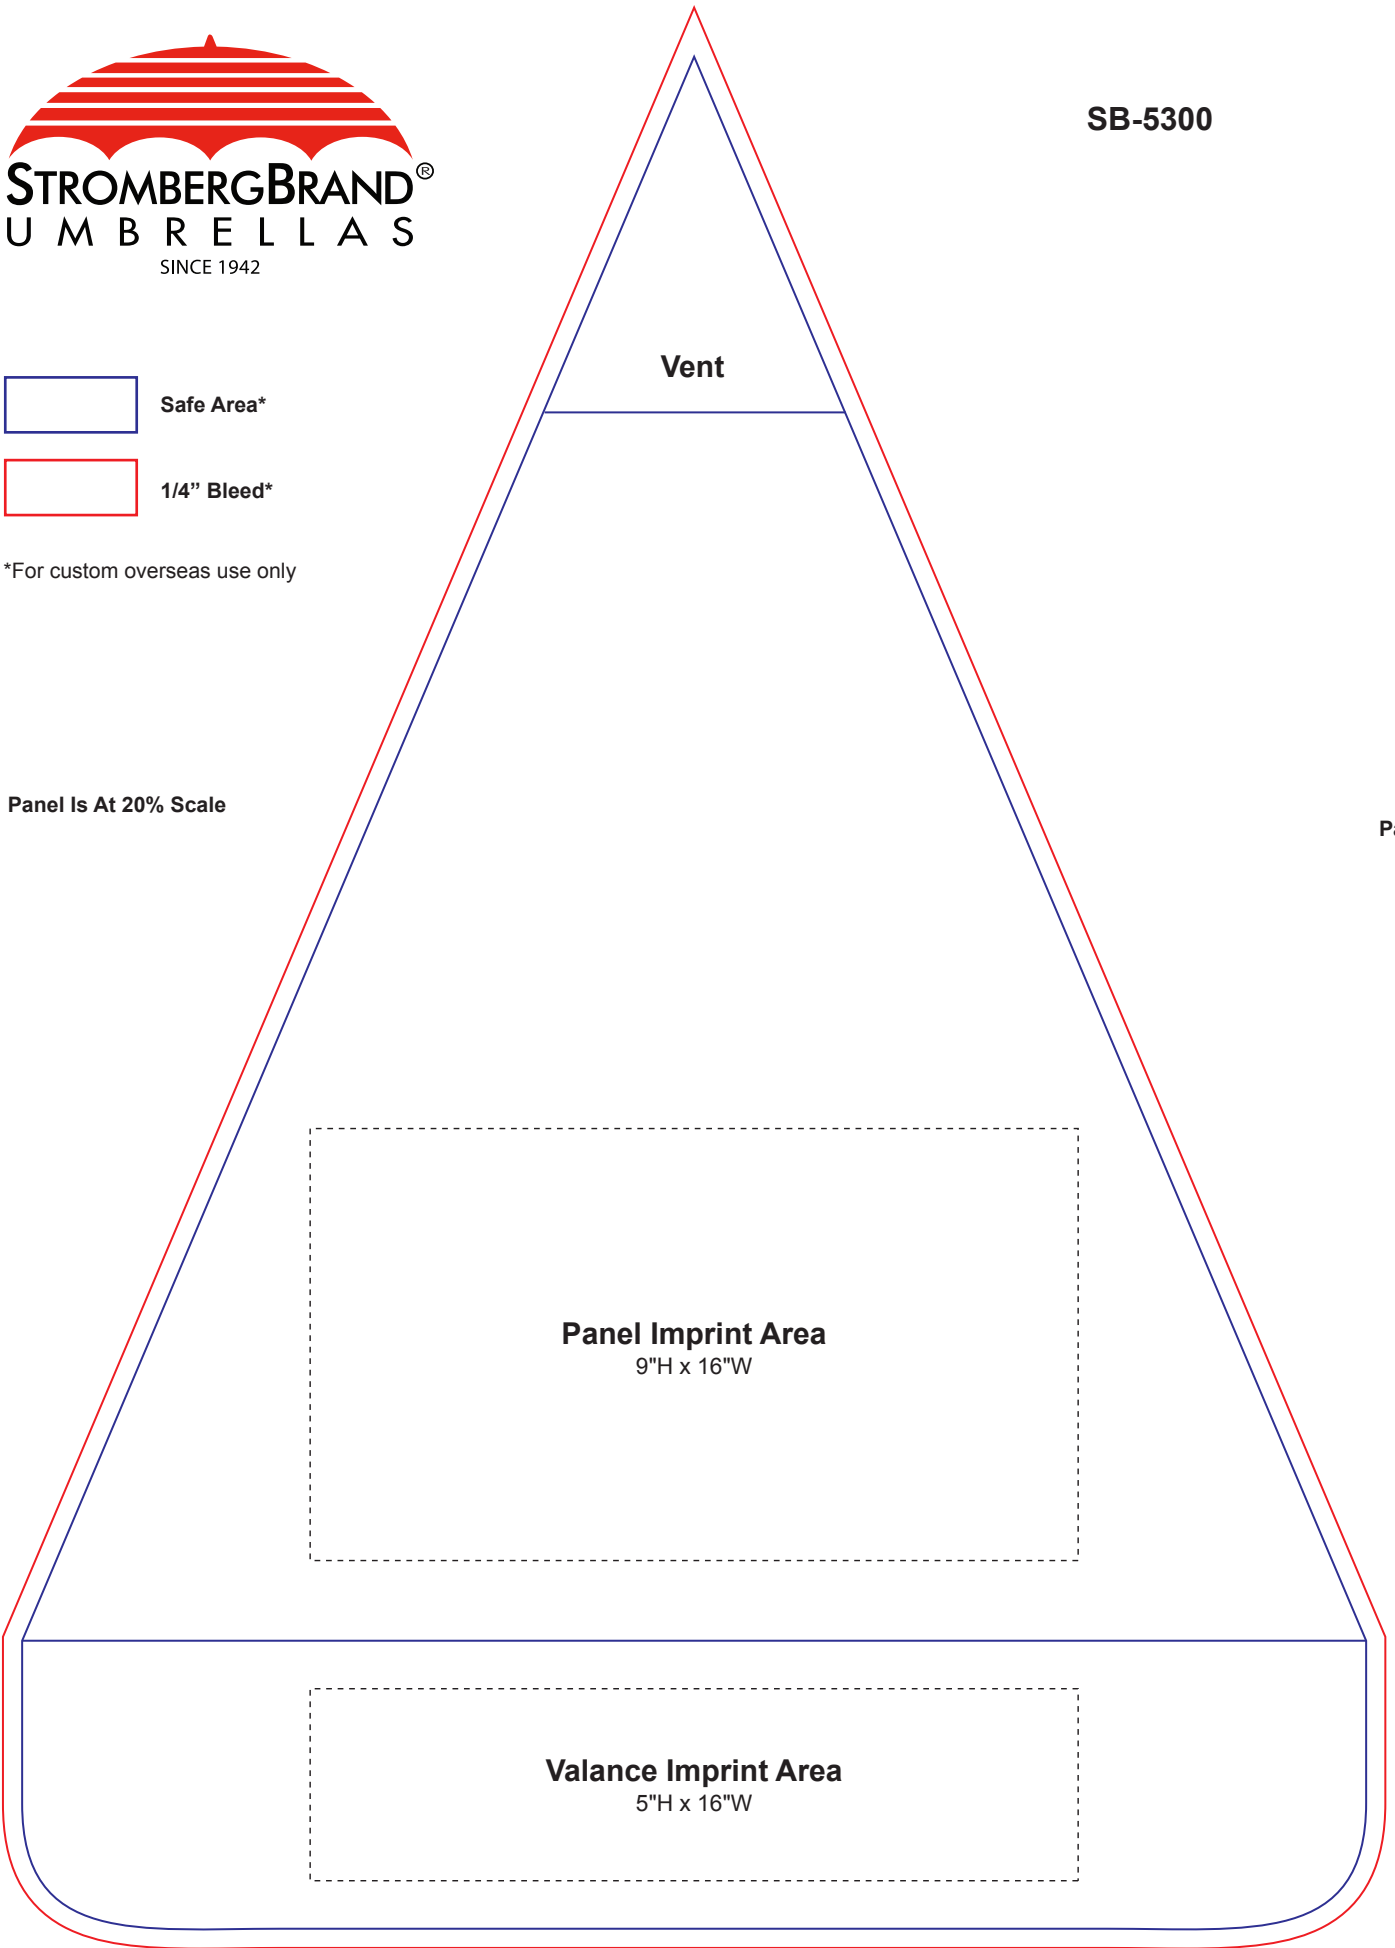

SB-5300

*For custom overseas use only

Panel Is At 20% Scale

Panel Height:
33"

Valance
Height:
6"

Width: 28"