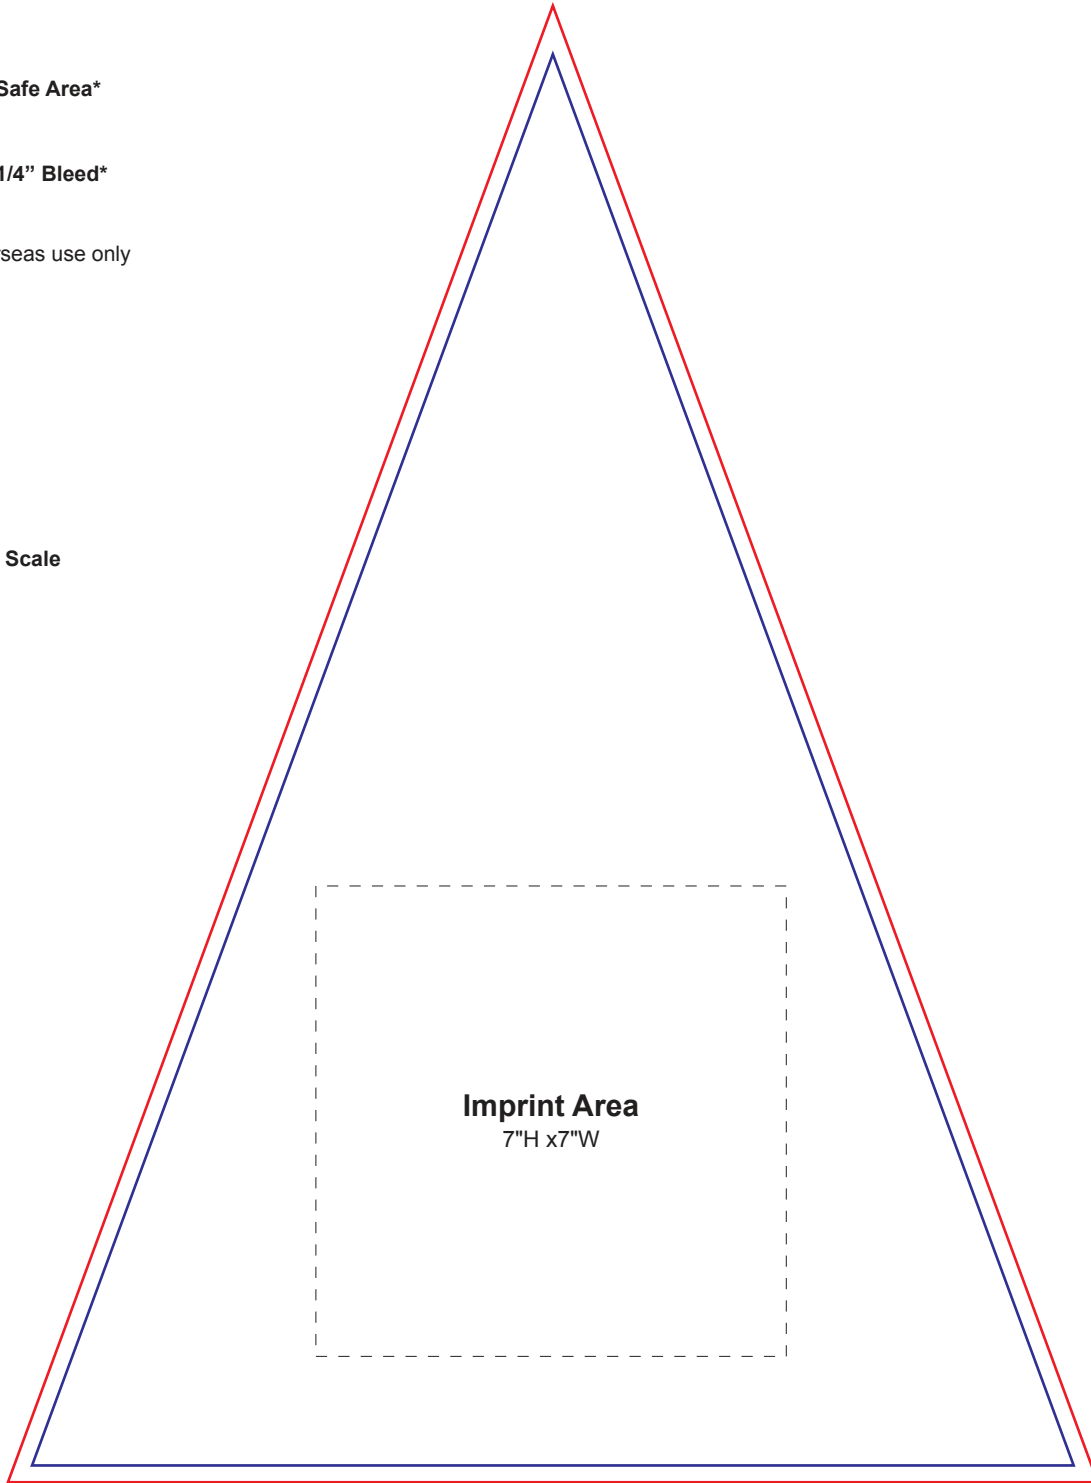

**SB-4220** (Formerly Item# 48EZSKY)

 **Safe Area\***

 **1/4" Bleed\***

\*For custom overseas use only

**Panel Is At 35% Scale**

**Height: 21"**

**Width: 15.5"**