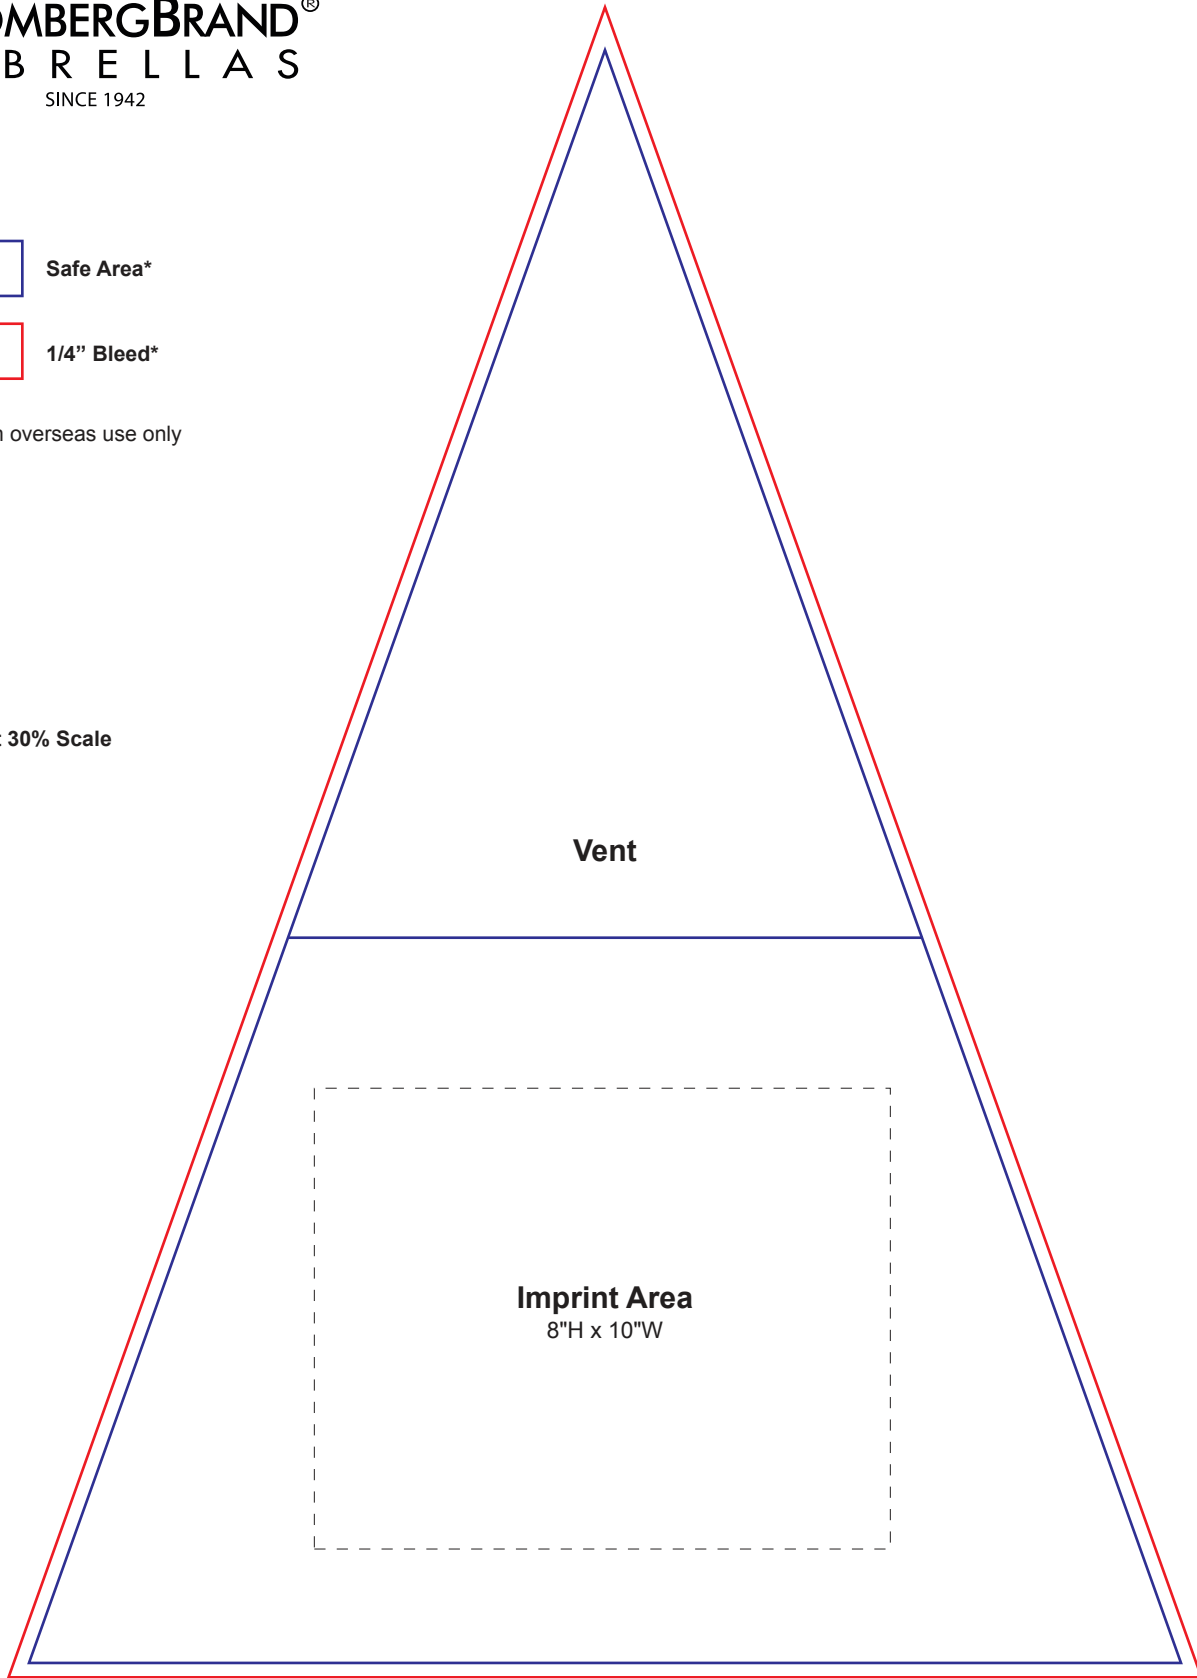

SB-2500 (Formerly Item# 83TOR-V)

 Safe Area*

 1/4" Bleed*

*For custom overseas use only

Panel Is At 30% Scale

↑
Height: 28"

← Width: 20" →