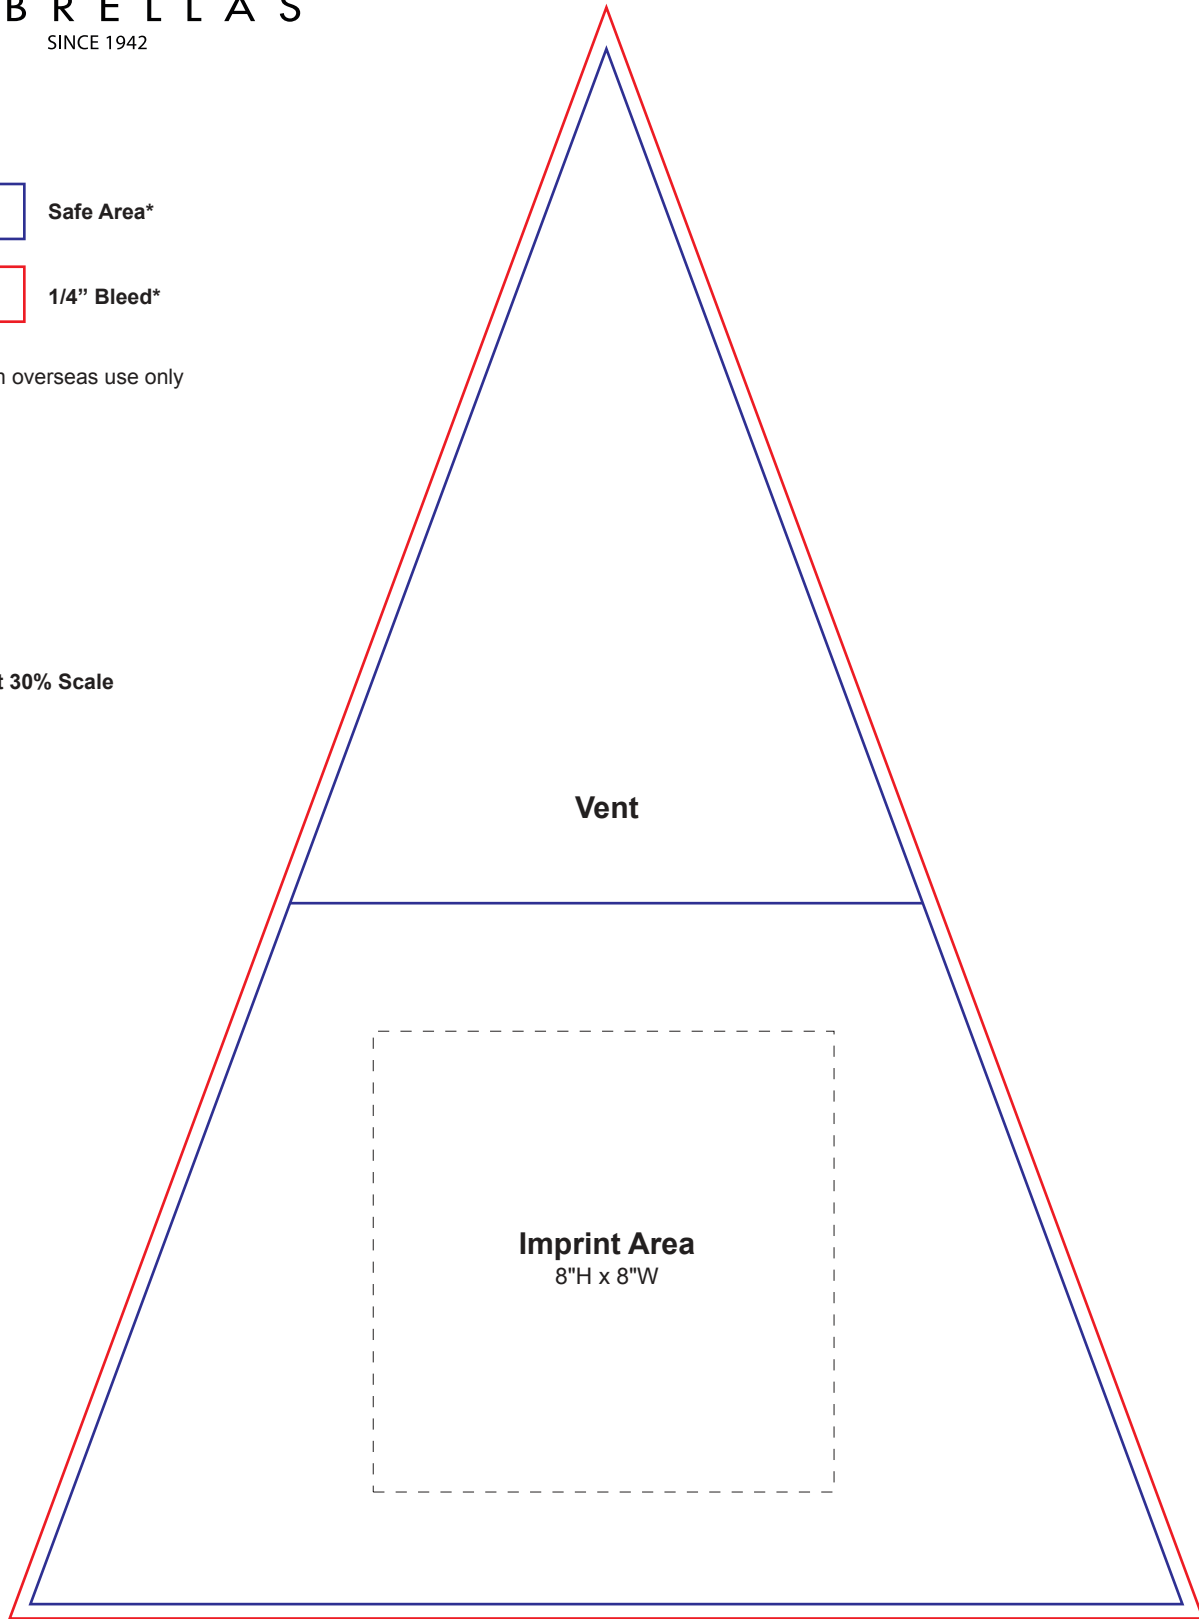

SB-2320 (Formerly Item# TT30-V)

 Safe Area\*

 1/4" Bleed\*

\*For custom overseas use only

Panel Is At 30% Scale

↑  
Height: 27"  
↓

← Width: 20" →