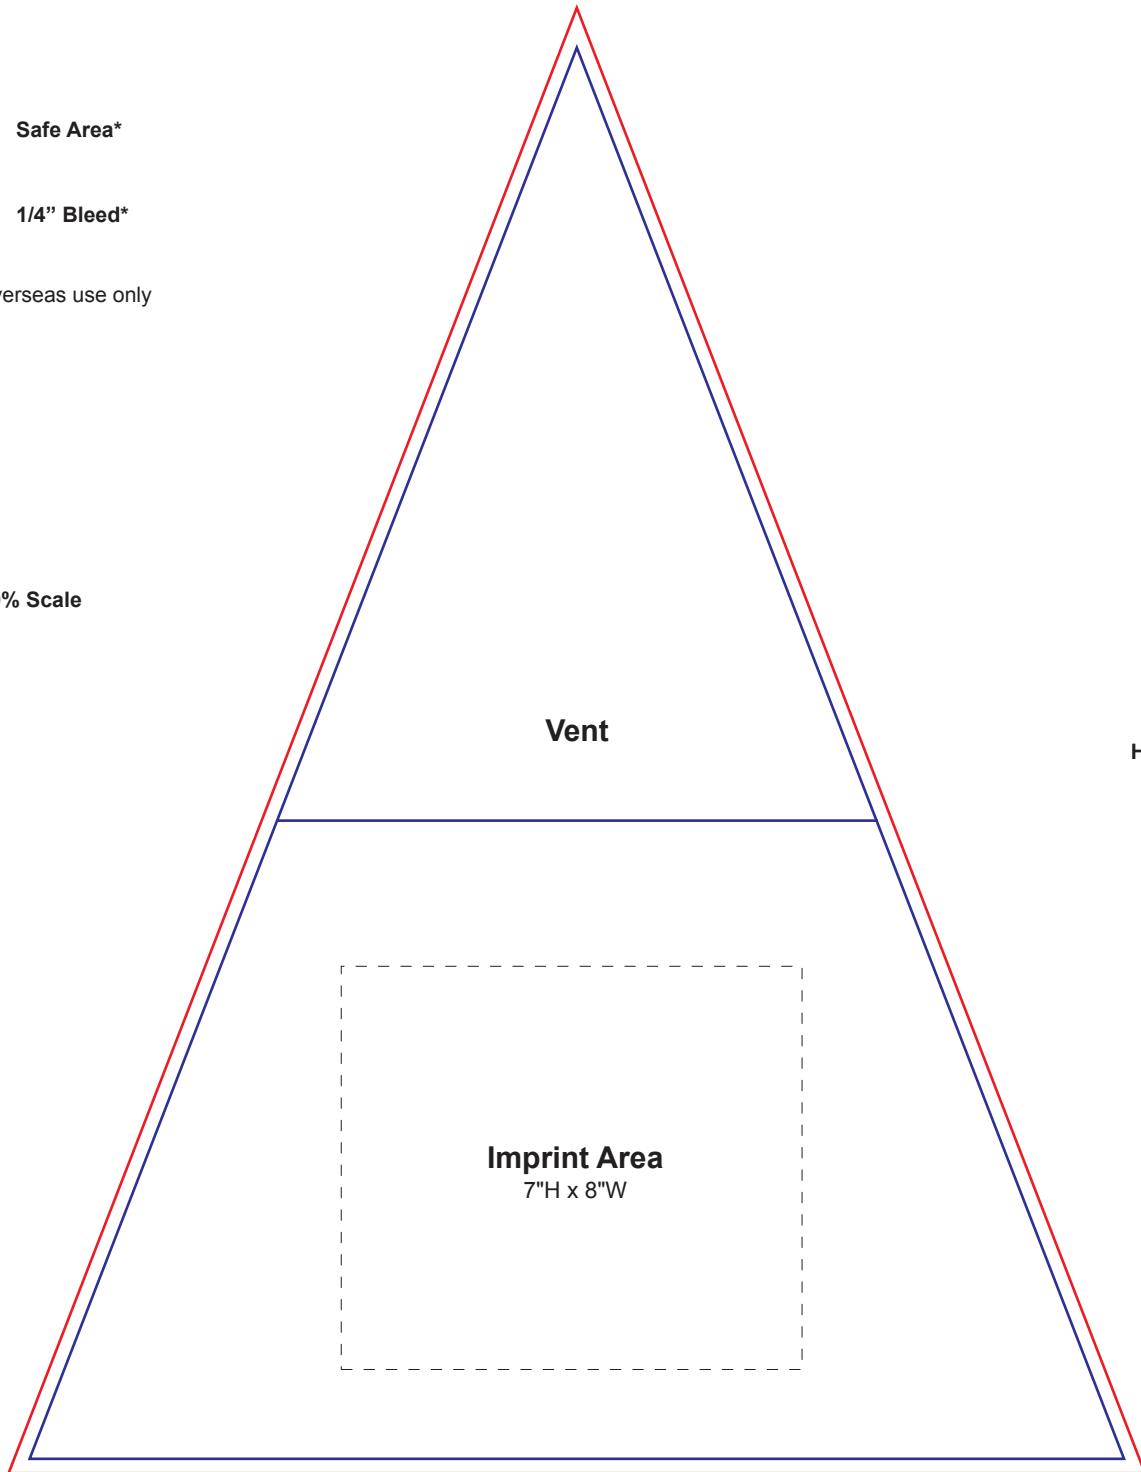

SB-2300 (Formerly Item# 54AFG-V)

 Safe Area*

 1/4" Bleed*

*For custom overseas use only

Panel Is At 30% Scale

↑
Height: 24.5"
↓

← Width: 19" →