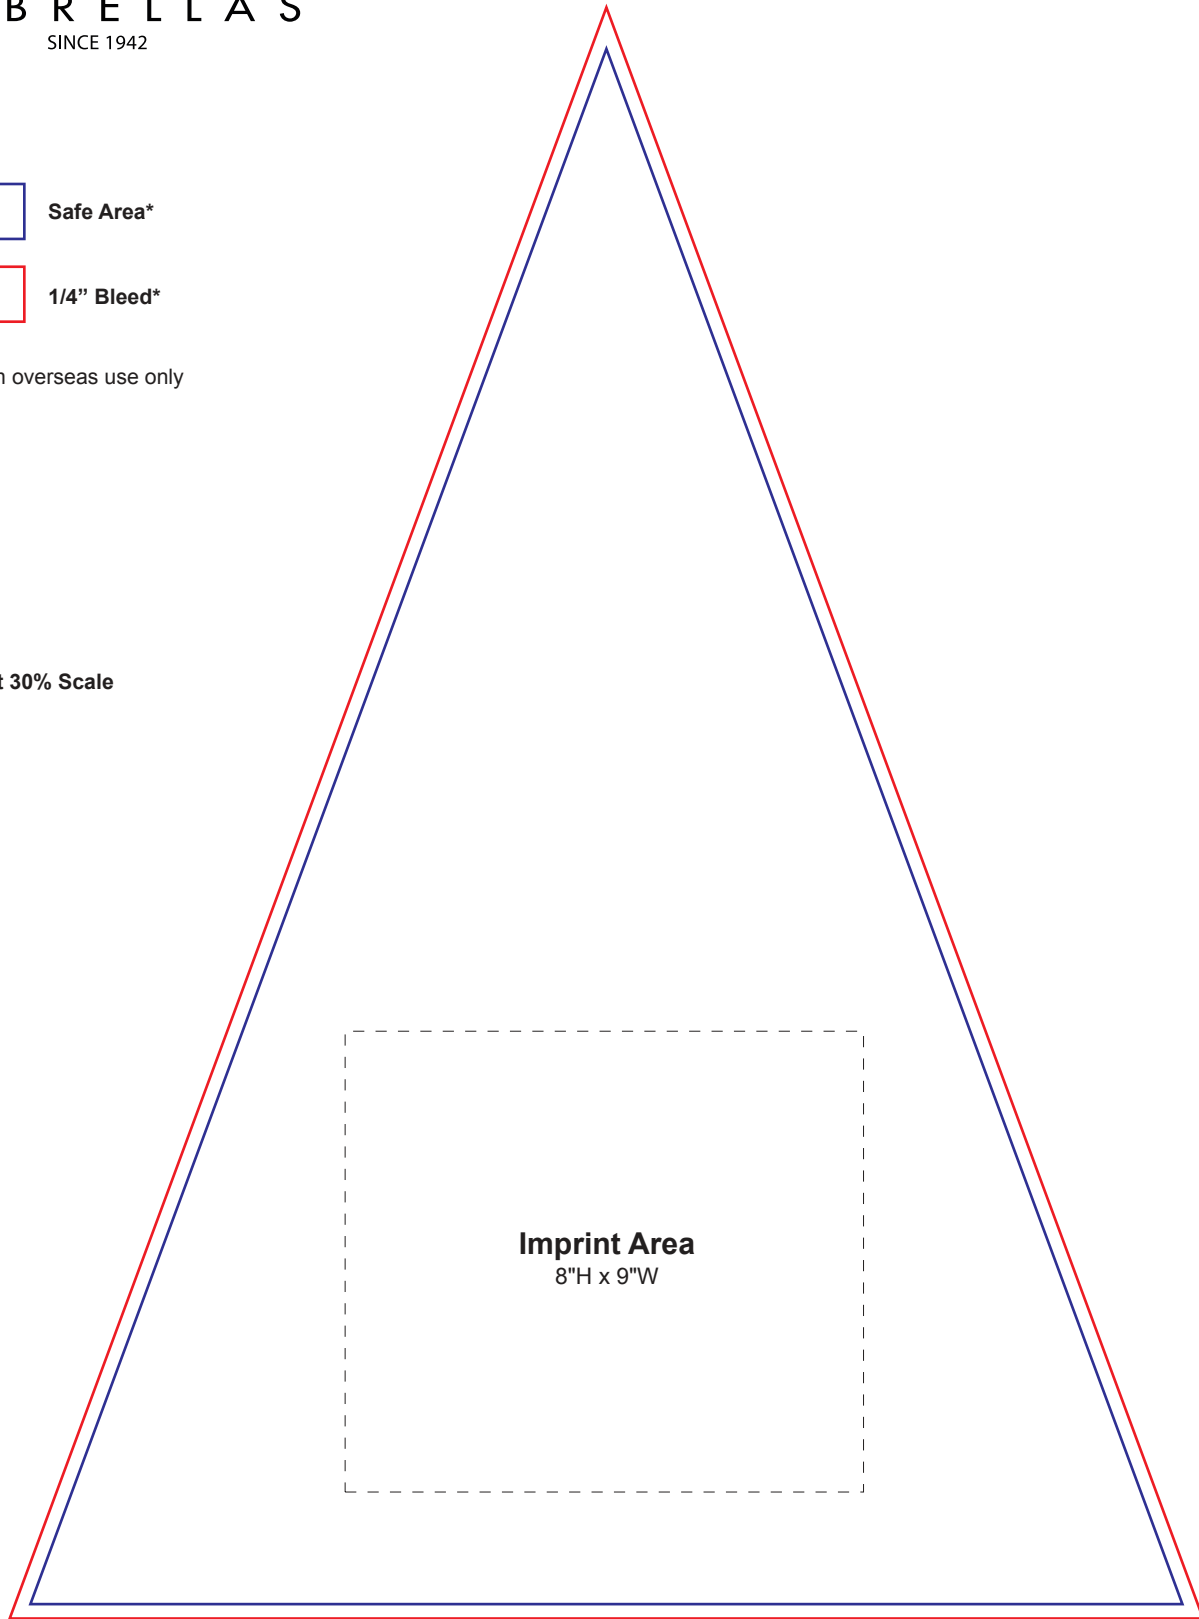

SB-2200 (Formerly Item# 62AFG)

 **Safe Area***

 **1/4" Bleed***

*For custom overseas use only

Panel Is At 30% Scale

Height: 27"

Width: 20"