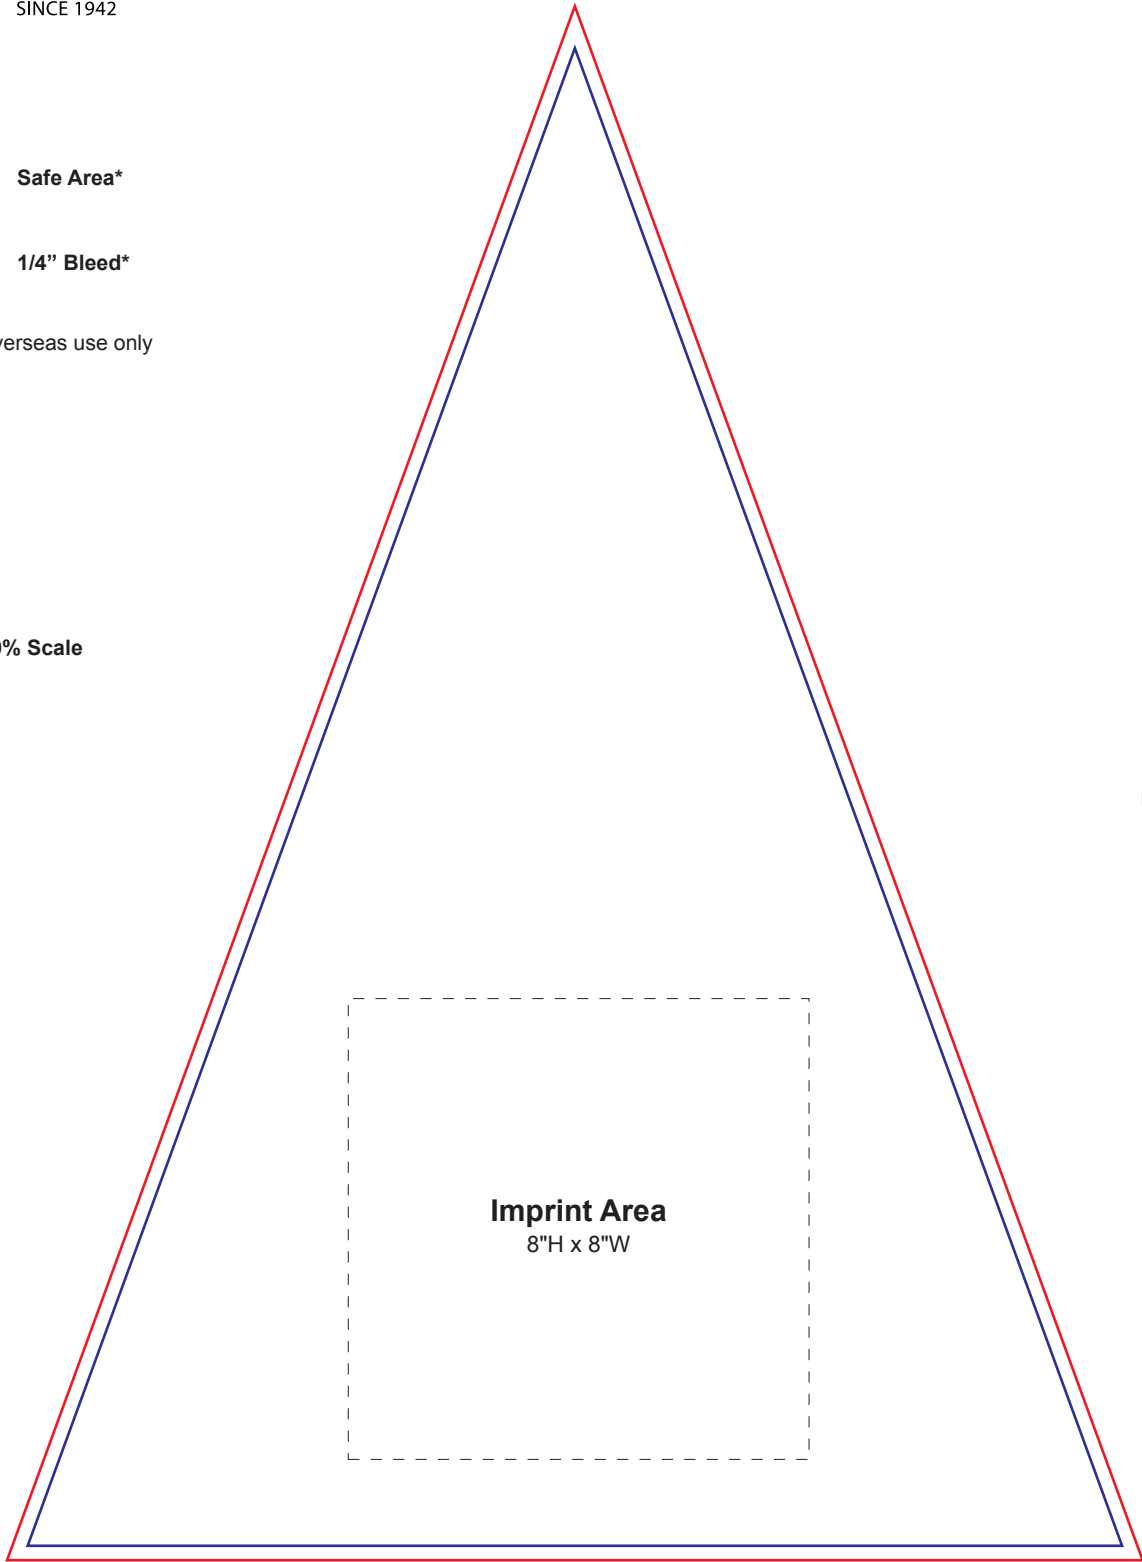

SB-2100 (Formerly Item# 103ST)

 Safe Area*

 1/4" Bleed*

*For custom overseas use only

Panel Is At 30% Scale

Height: 26"

Width: 19"