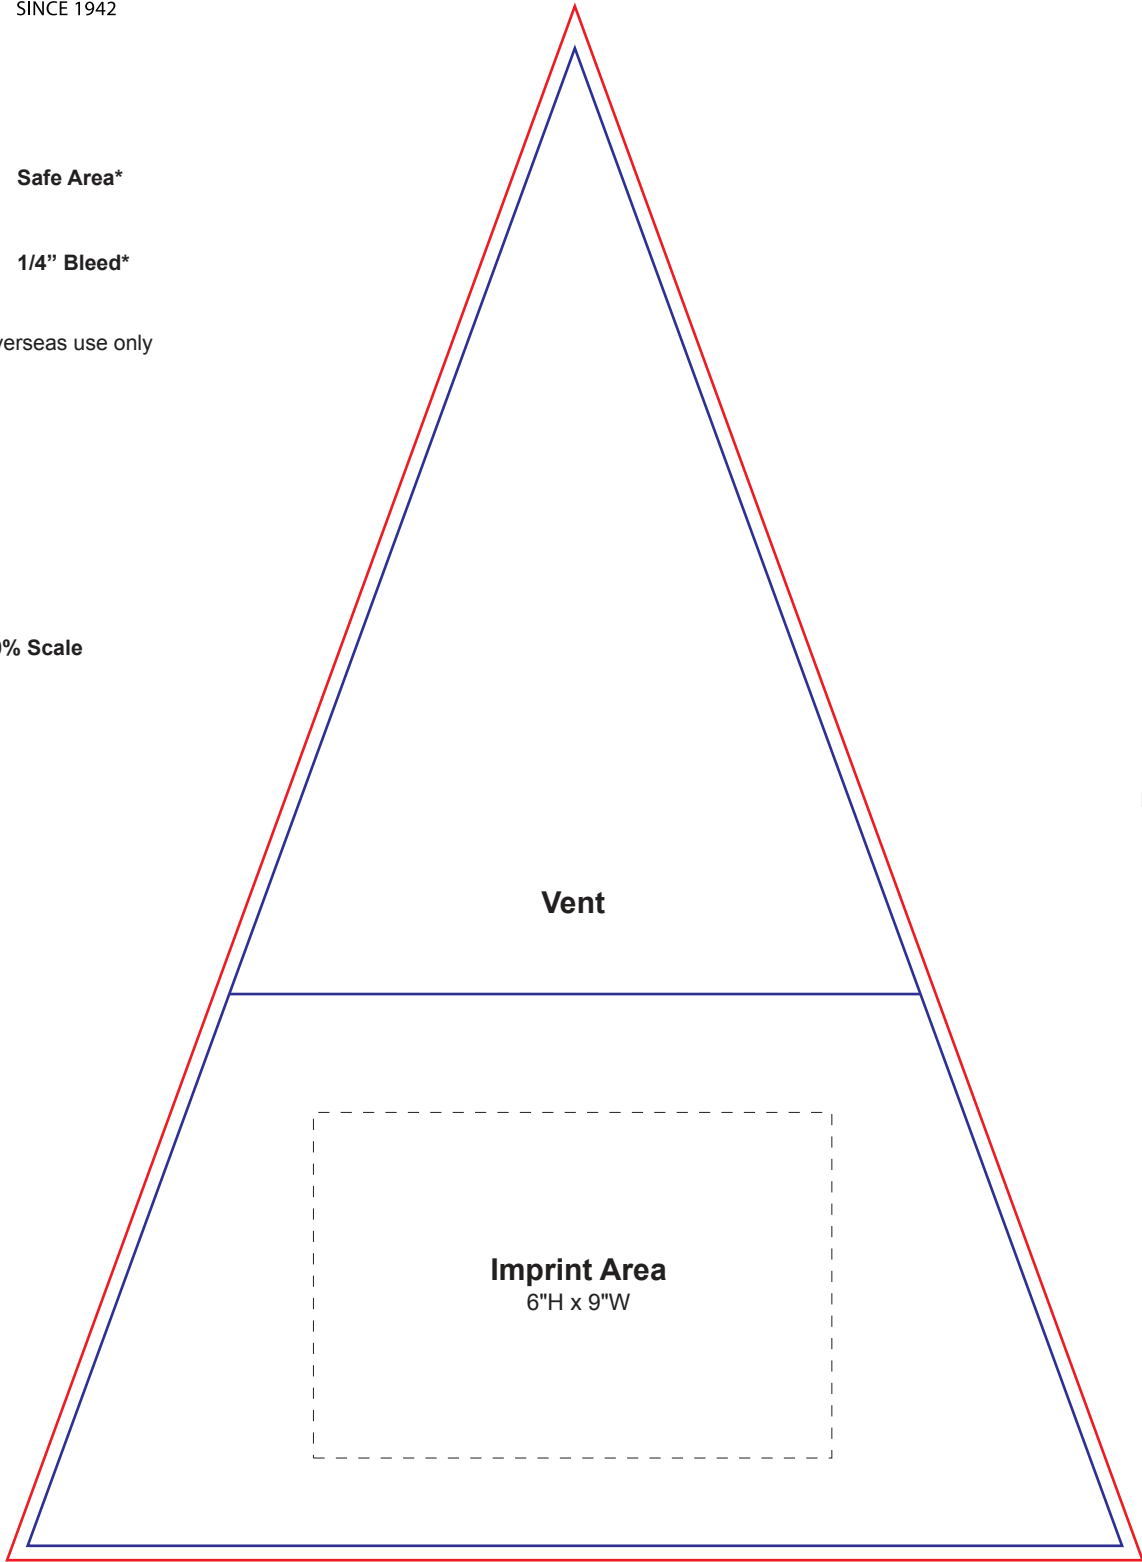

SB-1700 (Formerly Item# 58EZF-V)

 Safe Area*

 1/4" Bleed*

*For custom overseas use only

Panel Is At 30% Scale

↑
Height: 26"
↓

← Width: 19" →