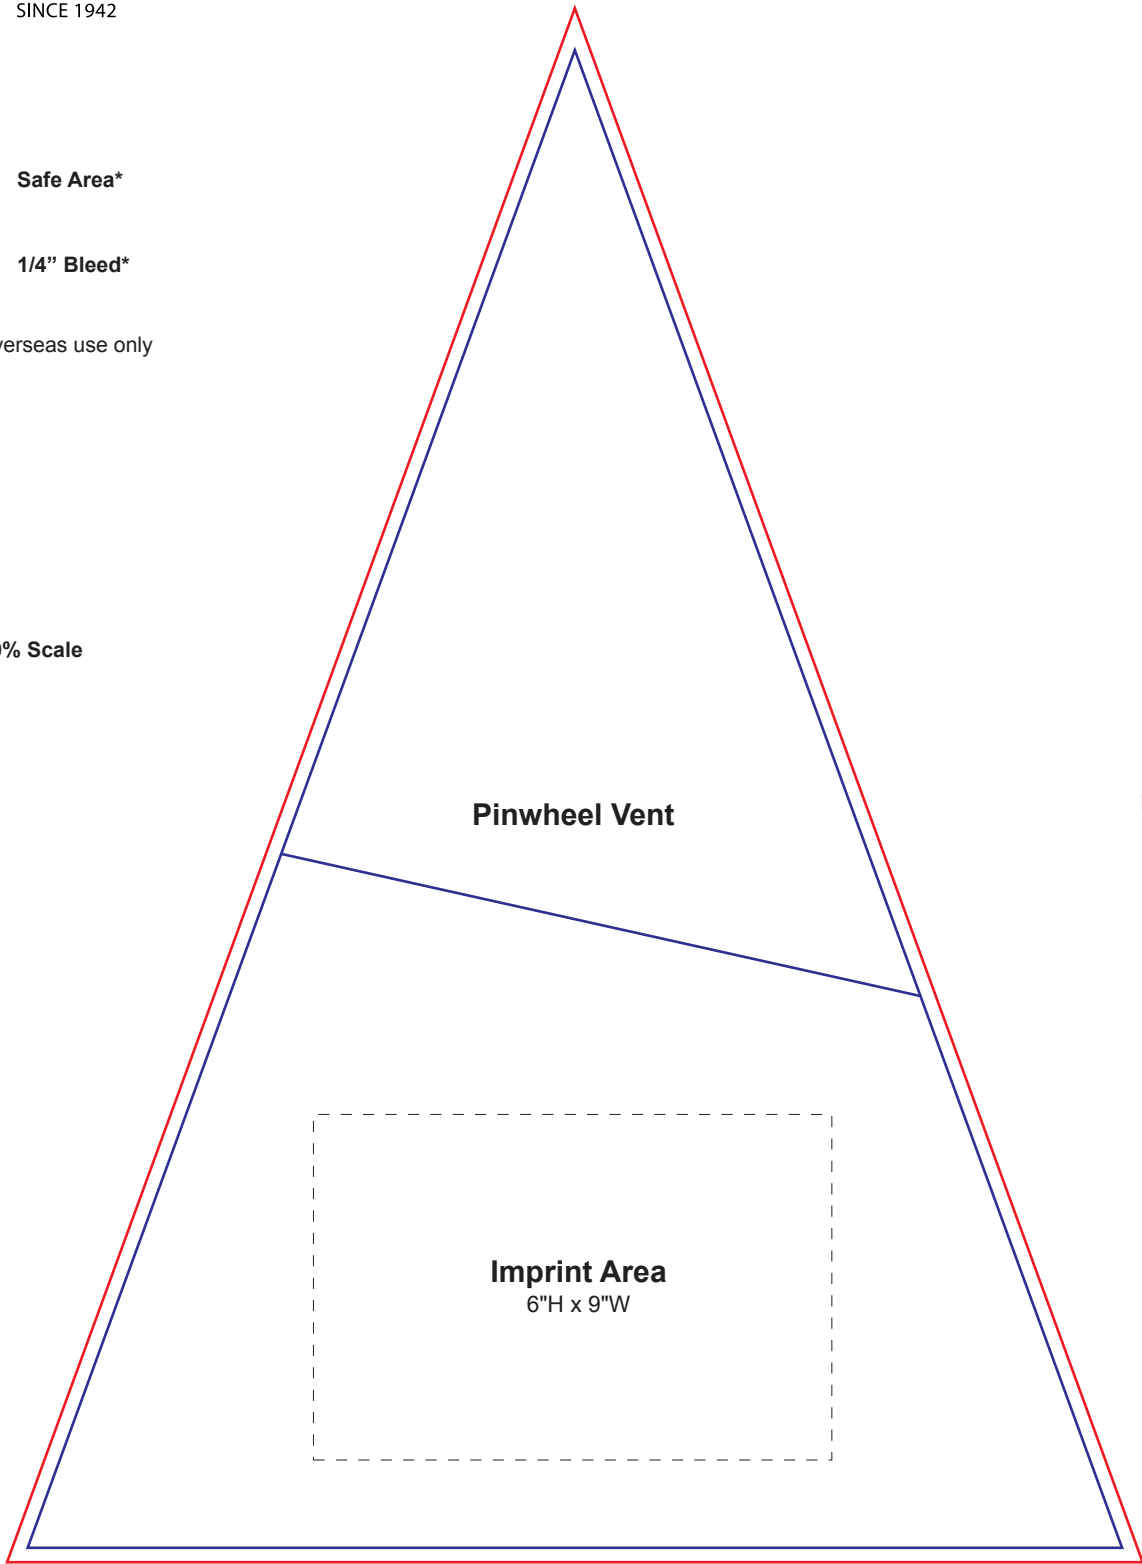

SB-1730 (Formerly Item# 121PIN-V)

 Safe Area\*

 1/4" Bleed\*

\*For custom overseas use only

Panel Is At 30% Scale

↑  
Height: 26"  
↓

← Width: 19" →