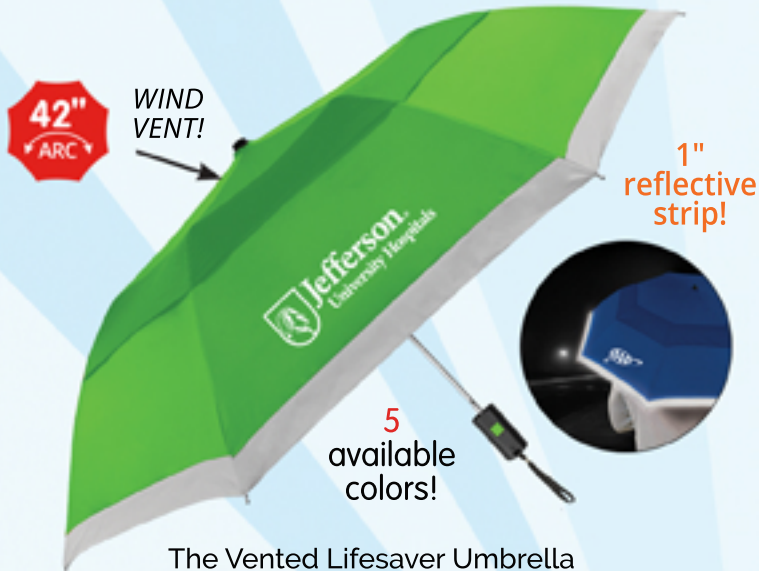

AMAZING 2021 1st Quarter Specials!

Start off the year right with these great savings!

31 available colors!

The Spectrum Umbrella
SB-1200 (42EZP)

\$6.65(c) reg. \$9.98(c)

24 Piece Minimum

Automatic opening. Metal shaft.
Folds to 15" long.

22 available colors!

The Vented Little Giant Umbrella
SB-1700 (58EZP-V)

\$10.98(c) reg. \$16.48(c)

24 Piece Minimum

Automatic opening. Six-sided chrome central shaft.
Folds to 22" long.

8 available colors!

The Vented Club Canopy Umbrella
SB-2120 (106ST-V)

\$10.98(c) reg. \$16.98(c)

24 Piece Minimum

Automatic opening. Heavy-duty construction.
38" long when closed.

5 available colors!

The Vented Lifesaver Umbrella
SB-4120 (107LIF-V)

\$9.48(c) reg. \$13.98(c)

24 Piece Minimum

Automatic opening. Windproof metal frame.
Folds to 15" long.

5 available colors!

The Color Flip Inverted Umbrella
SB-4675

\$12.98(c) reg. \$17.98(c)

24 Piece Minimum