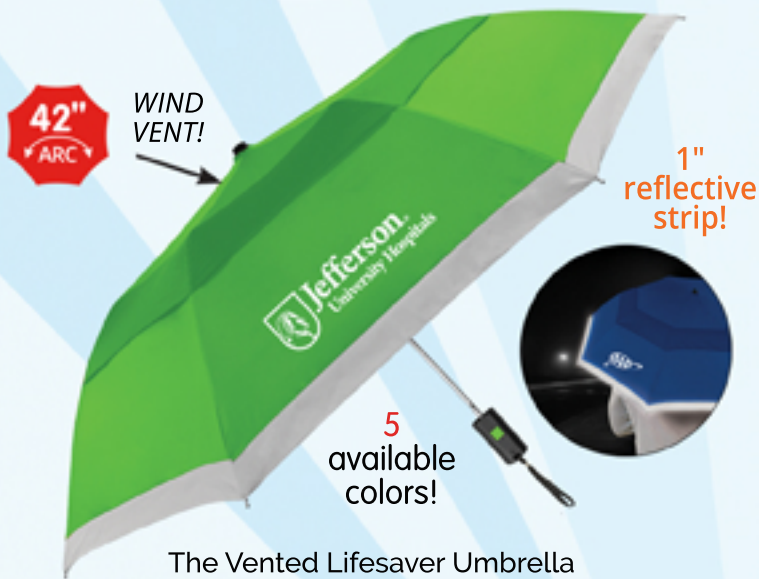

AMAZING 2021 1st Quarter Specials!

Start off the year right with these great savings!

31
available
colors!

The Spectrum Umbrella
SB-1200 (42EZ)

\$6.65 reg. ~~\$9.98~~

24 Piece Minimum

Automatic opening. Metal shaft.
Folds to 15" long.

22
available
colors!

The Vented Little Giant Umbrella
SB-1700 (58EZ)

\$10.98 reg. ~~\$16.48~~

24 Piece Minimum

Automatic opening. Six-sided chrome central shaft.
Folds to 22" long.

8
available
colors!

The Vented Club Canopy Umbrella
SB-2120 (106ST)

\$10.98 reg. ~~\$16.98~~

24 Piece Minimum

Automatic opening. Heavy-duty construction.
38" long when closed.

5
available
colors!

The Vented Lifesaver Umbrella
SB-4120 (107LIF)

\$9.48 reg. ~~\$13.98~~

24 Piece Minimum

Automatic opening. Windproof metal frame.
Folds to 15" long.

5
available
colors!

The Color Flip Inverted Umbrella
SB-4675

\$12.98 reg. ~~\$17.98~~

24 Piece Minimum

Automatic opening and closing. Works in reverse. Black metal frame.
Folds to 13" long.