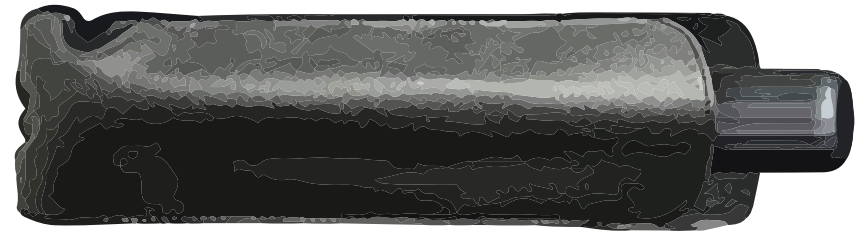

**The Dashboard Defender - UV Car Windshield Umbrella
SB-7100**

Defend your vehicle interior and more! This innovative design keeps vehicle interiors cool even in summer. Fits into most gloveboxes with its compact size. Works with different rear-view mirror positions thanks to the velcro-assisted V-shape at the top center. Silver UV coating is rated SPF 50 to block 98% of the sun's harmful heat-generating rays.

Arc Size: 57"

Diameter: 57"

Opening: Manual

Number Of Panels: 10

Length When Closed: 13"

Large Panel Imprint Area: 10"W x 6"H

Small Panel Imprint Area: 7"W x 5"H

Case Imprint Area: 9"W x 3"H

Shipping weight 24 pieces: 28 lbs. Box Dimensions: 15" x 15" x 11"